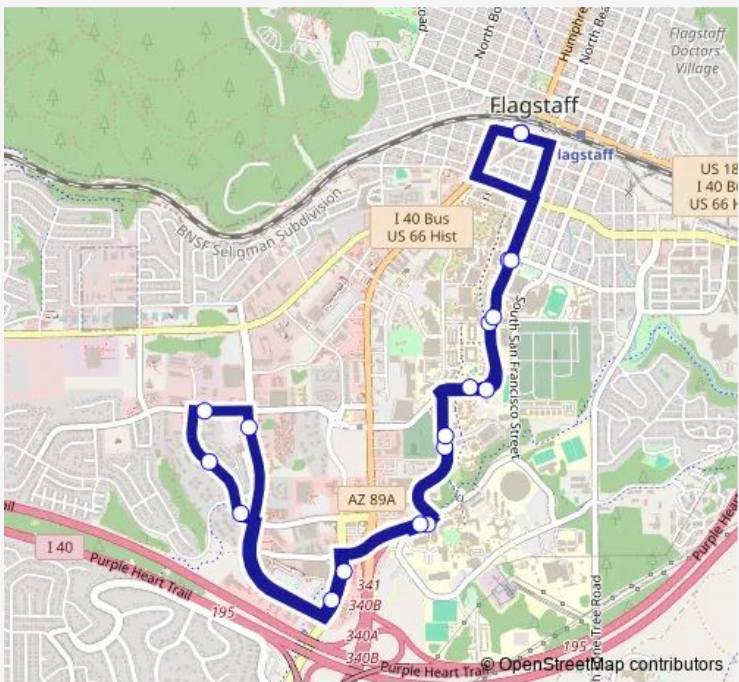

Bus R10 Route 10 - Maroon

[Go to website](#)

Direction
 Downtown Connection Center — Downtown Connection Center

18 stops

[Open route schedule](#)

- Downtown Connection Center
- Beaver / Franklin Sb
- Beaver (Gillenwater)
- University (Wilson)
- Knoles (Campus Heights) Sb
- Mcconnell (SBS) Wb
- Beulah (Wal-Mart)
- Forest Meadows (Shell)
- Forest Meadows (Apts.)
- Univ / Forest Meadows
- Woodlands Village
- Beulah / Mcconnell
- Mcconnell (SBS) Eb
- Knoles (Campus Heights) Nb
- University (Reilly)
- Beaver (NAU Bookstore)
- Beaver / Franklin Nb
- Downtown Connection Center

Route schedule

Downtown Connection Center — Downtown Connection Center

| | |
|-----------|-------------|
| Monday | 06:25-22:15 |
| Tuesday | 06:25-22:15 |
| Wednesday | 06:25-22:15 |
| Thursday | 06:25-22:15 |
| Friday | 06:25-22:15 |
| Saturday | 07:25-19:45 |
| Sunday | 07:25-19:45 |

Route info

Direction: Downtown Connection Center

Stops: 18

Trip Duration: 0 hour 35 min

R10 Bus time schedules and route maps are available in an offline PDF at busmaps.com. Use the busmaps.com website to see live bus times, train schedule or subway schedule, and step-by-step directions for all public transit in Flagstaff