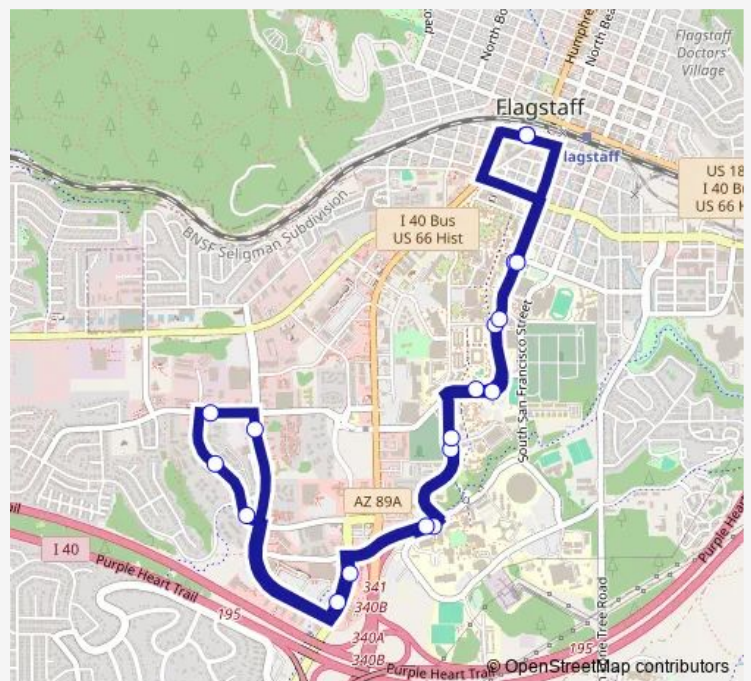

Bus R10 Route 10 - Maroon

[Go to website](#)

Direction

Downtown Connection Center — Downtown Connection Center

18 stops

[Open route schedule](#)

Downtown Connection Center

Beaver / Franklin Sb

Route schedule

Downtown Connection Center — Downtown Connection Center

Monday 06:25-22:15

Tuesday 06:25-22:15

Wednesday 06:25-22:15

Thursday 06:25-22:15

Friday 06:25-22:15

Saturday 07:25-19:45

Sunday 07:25-19:45

Route info

Direction: Downtown Connection Center

Stops: 18

Trip Duration: 0 hour 35 min

R10 — Route 10 - Maroon

R10 Bus time schedules and route maps are available in an offline PDF at busmaps.com. Use the busmaps.com website to see live bus times, train schedule or subway schedule, and step-by-step directions for all public transit in Flagstaff