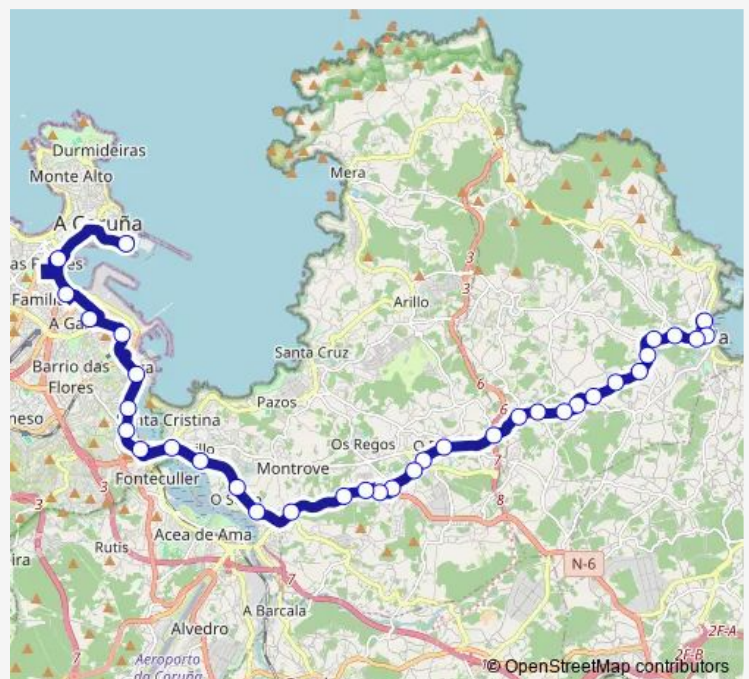

### Route schedule

Sada Hotel Sada Palace — Hospital Abente y Lago

Monday 07:05-20:40

Tuesday 07:05-20:40

Wednesday 07:05-20:40

Thursday —

Friday 07:05-20:40

Saturday —

### Route info

Direction: Sada Hotel Sada Palace

Stops: 35

Trip Duration: 1 hour 0 min

■ XG881072 — Sada Hotel Sada Palace-Hospital Abente Y Lago

San Pedro De Nós

Graxal

Perillo (Burguer King)