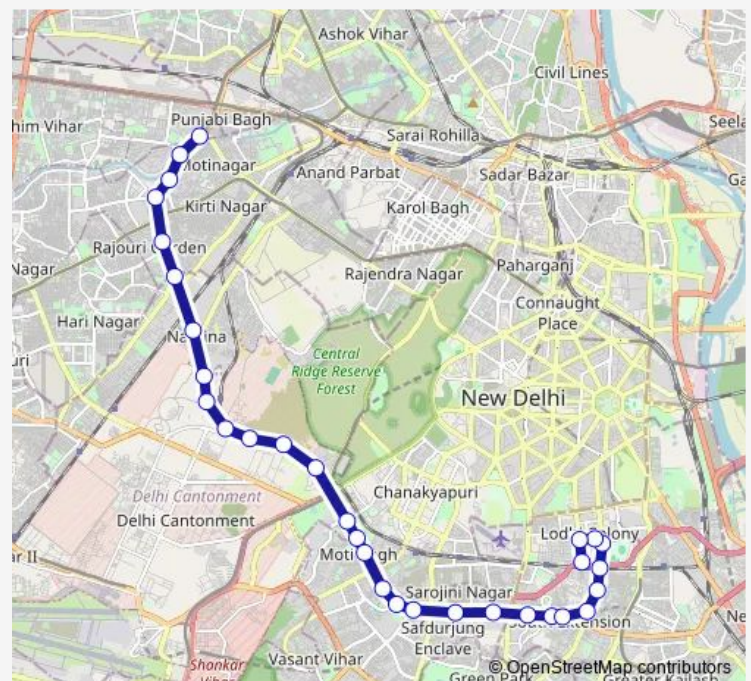

### Route schedule

Punjabi Bagh Terminal — Kushak Nallah Depot

Monday 19:26-21:22

Tuesday 19:26-21:22

Wednesday 19:26-21:22

Thursday 19:26-21:22

Friday 19:26-21:22

Saturday 19:26-21:22

Sunday 19:26-21:22

### Route info

Direction: Punjabi Bagh Terminal

Stops: 31

Trip Duration: 1 hour 21 min

■ 448extup

BusMaps

Aiims Ring Road

South Extension