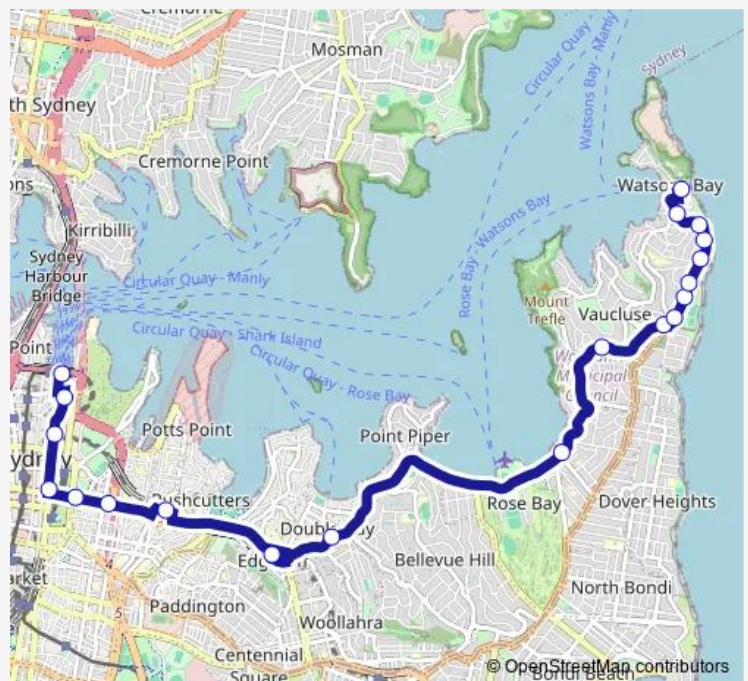

## Bus 329X City Circular Quay to Watsons Bay

[Go to website](#)

### Route schedule

Circular Quay, Alfred St, Stand A — Robertson Park, Military Rd

Monday —

Tuesday —

Wednesday —

Thursday 09:00-12:30

Friday —

Saturday —

### Route info

Direction: Circular Quay, Alfred St, Stand A

Stops: 20

Trip Duration: 0 hour 43 min

329X — City Circular Quay to Watsons Bay