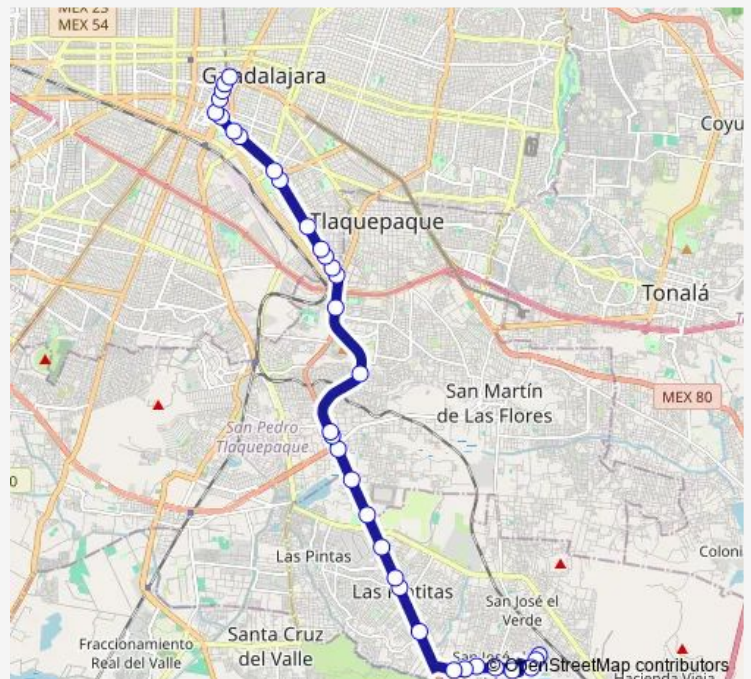

**Direction**

Avenida Ramón Corona — José María Morelos

43 stops

[Open route schedule](#)

Avenida Ramón Corona

Avenida de la Paz

Calle Antonio Bravo

Doctor R. Michel

El Tapatio

Route schedule

Avenida Ramón Corona — José María Morelos

Monday 06:07

Tuesday 06:07

Wednesday 06:07

Thursday 06:07

Friday 06:07

Saturday 06:07

Sunday 06:55

Route info

Direction: Avenida Ramón Corona

Stops: 43

Trip Duration: 1 hour 8 min

T13B-C01-1 — Troncal T13b-C01-1 - 176 Solidaridad

Calle Piedrera

## Route info

Direction: José María Morelos

Stops: 34

Trip Duration: 0 hour 56 min

Calzada Jesús González Gallo

Calzada Jesús González Gallo

Tuberosa

Calzada Independencia Sur