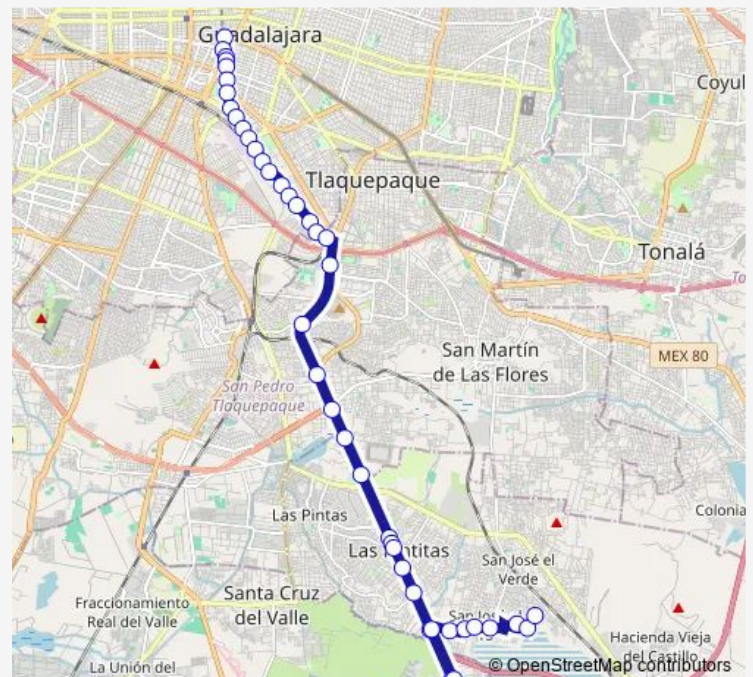

Direction

José María Morelos — Calle Degollado

34 stops

[Open route schedule](#)

José María Morelos

José María Morelos

José María Morelos

Calle Lázaro Cárdenas

Calle Lázaro Cárdenas

Calle Lázaro Cárdenas

Calle Lázaro Cárdenas

Calle Professor Carrillo Díaz

Minerales

Minerales

Minerales

Minerales

Avenida Club Atlas Sur

Calle Antonio Álvarez Esparza

Avenida de la Solidaridad Iberoamericana

Cristobal Colon

Cristobal Colon

A Chapala

El Tapatio

Calzada Jesús González Gallo

Parras

Route schedule

José María Morelos — Calle Degollado

Monday 05:12

Tuesday 05:12

Wednesday 05:12

Thursday 05:12

Friday 05:12

Saturday 05:12

Sunday 05:00

Route info

Direction: José María Morelos

Stops: 34

Trip Duration: 0 hour 56 min

T13b-C01-1 — Troncal T13b-C01-1 - 176 Solidaridad