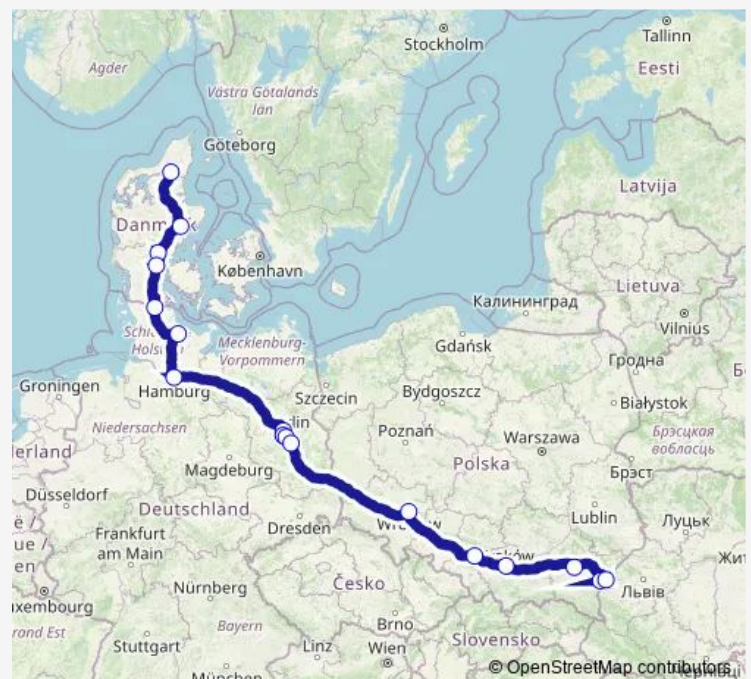

Direction

Aalborg (Busterminal) — Medyka, Border Crossing

17 stops

[Open route schedule](#)

Aalborg (Busterminal)

Aarhus Viby Jylland st

Vejle Busterminal

Kolding bus station

Katowice, Bus Station Sadowa

Krakow, MDA Bus Station

Rzeszow, Bus Station

Przemysl, Bus Station

Medyka, Border Crossing

Route schedule

Aalborg (Busterminal) — Medyka, Border Crossing

Monday 21:00

Tuesday 21:00

Wednesday 21:00

Thursday 21:00

Friday 21:00

Saturday 21:00

Sunday 21:00

Route info

Direction: Aalborg (Busterminal)

Stops: 17

Trip Duration: 23 hour 30 min

N150 — Medyka - Berlin - Aalborg

Direction

Medyka, Border Crossing — Aalborg (Busterminal)

17 stops

[Open route schedule](#)

Medyka, Border Crossing