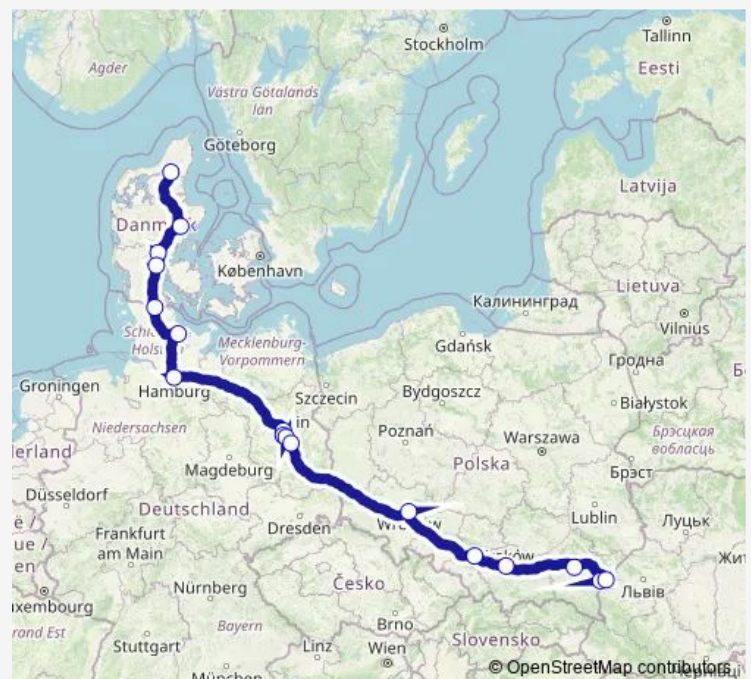

### Direction

Aalborg (Busterminal) — Medyka, Border Crossing

17 stops

[Open route schedule](#)

Aalborg (Busterminal)

Aarhus Viby Jylland st

Vejle Busterminal

Kolding bus station

Katowice, Bus Station Sadowa

Krakow, MDA Bus Station

Rzeszow, Bus Station

Przemysl, Bus Station

Medyka, Border Crossing

### Route schedule

Aalborg (Busterminal) — Medyka, Border Crossing

Monday 21:00

Tuesday 21:00

Wednesday 21:00

Thursday 21:00

Friday 21:00

Saturday 21:00

### Route info

Direction: Aalborg (Busterminal)

Stops: 17

Trip Duration: 23 hour 30 min

N150 — Medyka - Berlin - Aalborg