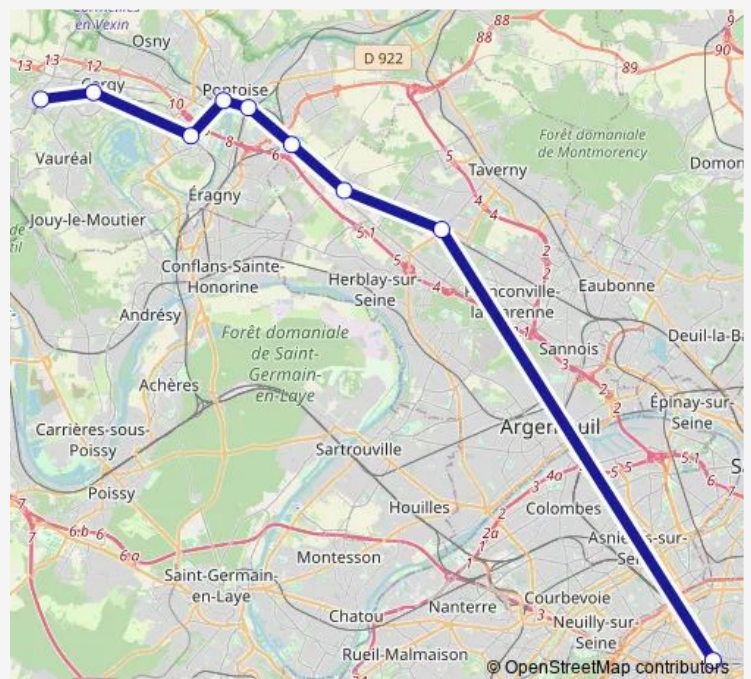

Direction

Paris Saint-Lazare Noctilien — Cergy LE Haut Noctilien

9 stops

[Open route schedule](#)

Paris Saint-Lazare Noctilien

Montigny Beauchamp Noctilien

Pierrelaye Noctilien

ST Ouen L'Aumone Liesse Noct

ST Ouen L'Aumone Noctilien

Pontoise Noctilien

Cergy Prefecture Noctilien

Cergy ST Christophe Noctilien

Cergy LE Haut Noctilien

Route schedule

Paris Saint-Lazare Noctilien — Cergy LE Haut Noctilien

Monday 01:00-04:30

Tuesday 01:00-04:30

Wednesday 01:00-04:30

Thursday 01:00-04:30

Friday 01:00-04:30

Saturday 01:00-04:30

Sunday 01:00-04:30

Route info

Direction: Paris Saint-Lazare Noctilien

Stops: 9

Trip Duration: 1 hour 10 min