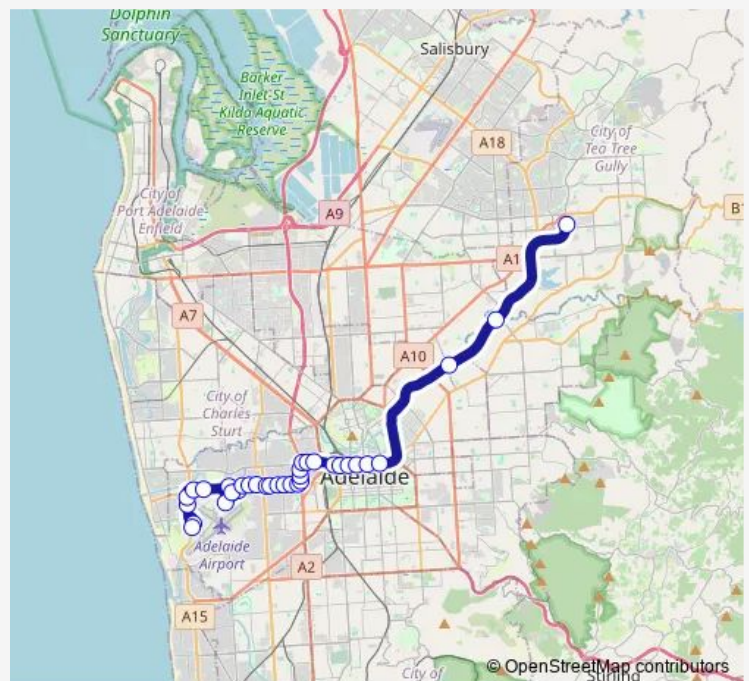

Bus J1T Harbour Town to Tea Tree Plaza Interchange

[Go to website](#)

**Direction**

Zone B Harbour Town Interchange — Zone E Tea Tree Plaza Interchange - East side

34 stops

[Open route schedule](#)

- Zone B Harbour Town Interchange
- Stop 14C Harbour Town - South side
- Stop 14 Tapleys Hill Rd - West side
- Stop 13 Tapleys Hill Rd - West side
- Stop 12 Sir Donald Bradman Dr - North side
- Stop 11 Sir Donald Bradman Dr - North side
- Stop 10A Sir Donald Bradman Dr - North side
- Stop 9A Hamra Dr - South side
- Stop 10 Adelaide Airport
- Stop 9B James Schofield Dr - North side
- Stop 8A Sir Donald Bradman Dr - North side
- Stop 8 Sir Donald Bradman Dr - North side
- Stop 7 Sir Donald Bradman Dr - North side
- Stop 6B Sir Donald Bradman Dr - North side
- Stop 6A Sir Donald Bradman Dr - North side
- Stop 6 Sir Donald Bradman Dr - North side
- Stop 5C Sir Donald Bradman Dr - North side
- Stop 5B Sir Donald Bradman Dr - North side
- Stop 5A Sir Donald Bradman Dr - North side
- Stop 5 South Rd - West side
- Stop 4A South Rd - West side

Route schedule

Zone B Harbour Town Interchange — Zone E Tea Tree Plaza Interchange - East side

Monday	05:00-23:20
Tuesday	05:00-23:20
Wednesday	05:00-23:20
Thursday	05:00-23:20
Friday	05:00-23:20
Saturday	05:00-23:20
Sunday	05:00-23:20

Route info

Direction: Zone B Harbour Town Interchange

Stops: 34

Trip Duration: 0 hour 58 min

J1T — Harbour Town to Tea Tree Plaza Interchange

Stop 4 South Rd - West side

Stop 3 Henley Beach Rd - North side

Stop 2 Henley Beach Rd - North side

Stop 1 Henley Beach Rd - North side

Stop A1 Glover Ave - North side

Stop B1 Currie St - North side

Stop C1 Currie St - North side

Stop D3 Currie St - North side

Stop F2 Grenfell St - North side

Stop H1 Grenfell St - North side