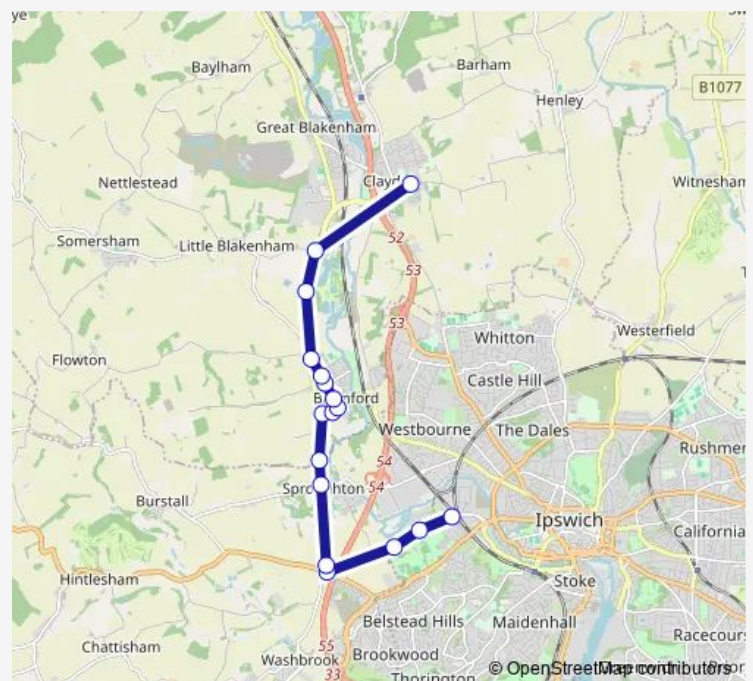

Bus 988 Ipswich - Sproughton - Bramford - Claydon High School

[Go to website](#)

Direction

Dickens Road — High School

17 stops

[Open route schedule](#)

- Dickens Road
- Stella Maris
- Larchwood Close
- Washbrook Turn
- Beagle
- Wild Man
- The Grindle
- Lorraine Way
- Fitzgerald Road
- St Marys Close
- Cock
- Angel
- Acton Road
- Cemetery
- Waterpark
- Pound Lane
- High School

Route schedule

Dickens Road — High School

Monday	07:40
Tuesday	07:40
Wednesday	07:40
Thursday	07:40
Friday	07:40
Saturday	—
Sunday	—

Route info

Direction: Dickens Road

Stops: 17

Trip Duration: 0 hour 27 min

Direction

High School — Dickens Road

18 stops

[Open route schedule](#)

High School

The Crown

Pound Lane

Waterpark

Monday 15:00

Tuesday 15:00

Wednesday 15:00

Thursday 15:00

Friday 15:00

Saturday —

Sunday —

Route info