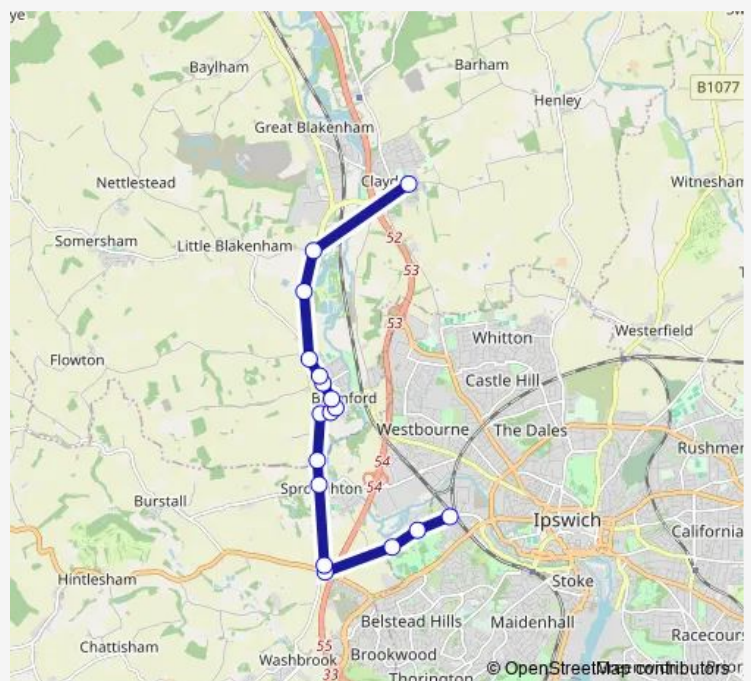

### Direction

Dickens Road — High School

17 stops

[Open route schedule](#)

- Dickens Road
- Stella Maris
- Larchwood Close
- Washbrook Turn
- Beagle
- Wild Man
- The Grindle
- Lorraine Way
- Fitzgerald Road
- St Marys Close
- Cock
- Angel
- Acton Road
- Cemetery
- Waterpark
- Pound Lane
- High School

### Route schedule

Dickens Road — High School

Monday	07:40
Tuesday	07:40
Wednesday	07:40
Thursday	07:40
Friday	07:40
Saturday	—
Sunday	—

### Route info

Direction: Dickens Road

Stops: 17

Trip Duration: 0 hour 27 min

988 — Ipswich - Sproughton - Bramford - Claydon High School

**Direction**

High School — Dickens Road

18 stops

[Open route schedule](#)

High School

The Crown

Pound Lane

Waterpark

Cemetery

Acton Road

Angel