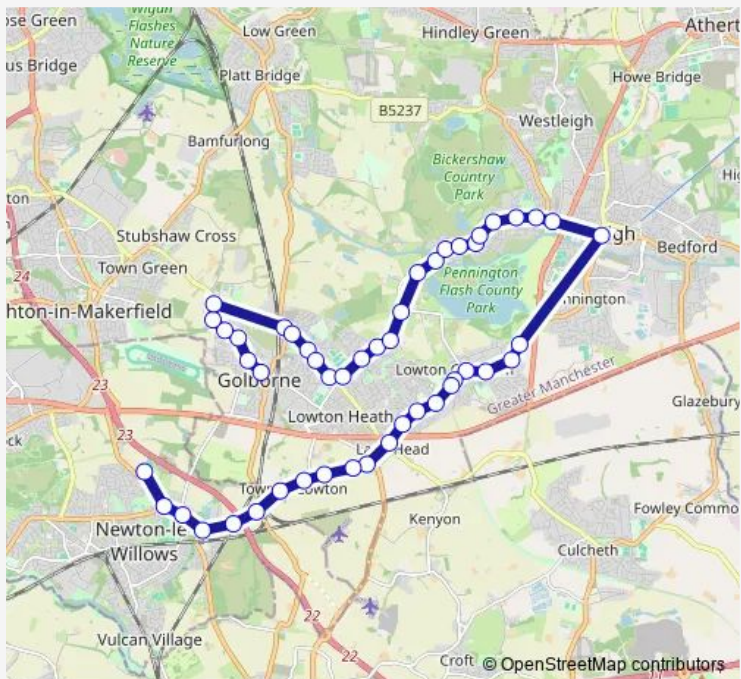

Bus 988 Hope Academy - Golborne

[Go to website](#)

Direction
 Salisbury Street — Selwyn Jones Sports Centre Hail and Ride
 48 stops
[Open route schedule](#)

- Salisbury Street
- Grimshaw Street
- Lilac Road
- Prescott Avenue
- Manley Avenue
- Ashton Road
- May Street
- Rothwell Gardens
- Golborne High School
- Windsor Road
- Rectory Avenue
- Lowton West Primary School
- Braithwaite Road
- Garton Drive
- Slag Lane Riding Stables
- Byrom Lodge
- Heybrook Farm
- Canal Bridge
- Tinsley Green Way
- Hayes Street
- Common Lane

Route schedule
 Salisbury Street — Selwyn Jones Sports Centre Hail and Ride

Monday	07:27
Tuesday	07:27
Wednesday	07:27
Thursday	07:27
Friday	07:27
Saturday	—
Sunday	—

Route info
 Direction: Salisbury Street
 Stops: 48
 Trip Duration: 1 hour 3 min

Mather Avenue

Heath Lane

The Old Bakery

Highfield Lane

Travellers Rest

Sandup Farm

Parkside Road

Waterworks Drive

Saturday —

Sunday —

Route info

Direction: Selwyn Jones Sports Centre Hail and Ride

Stops: 49

Trip Duration: 0 hour 54 min

Sandy Lane

Reeve Street