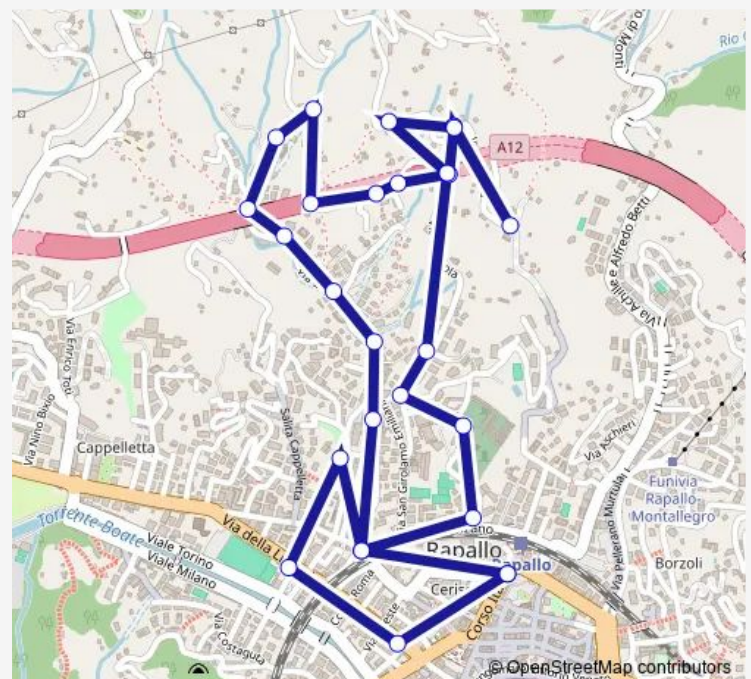

Bivio via delle Balze

Via Cerisola civ. 81

S. Agostino capolinea

Via Cerisola civ. 81

Via Landea

Bivio via della Balze

Via Cerisola

Via Cerisola civ. 59

Vigili del Fuoco - Rapallo

Route schedule

Rapallo capolinea — Rapallo capolinea

Monday —

Tuesday —

Wednesday —

Thursday —

Friday —

Saturday —

Sunday 10:35-17:50

Route info

Direction: Rapallo capolinea

Stops: 27

Trip Duration: 0 hour 32 min

988

Via Cerisola civ. 2

Scuole Marconi - Rapallo

Bivio via del Carmelo

Croce bianca

Rapallo posta

Rapallo capolinea

988 Bus time schedules and route maps are available in an offline PDF at busmaps.com. Use the busmaps.com website to see live bus times, train schedule or subway schedule, and step-by-step directions for all public transit in Rapallo