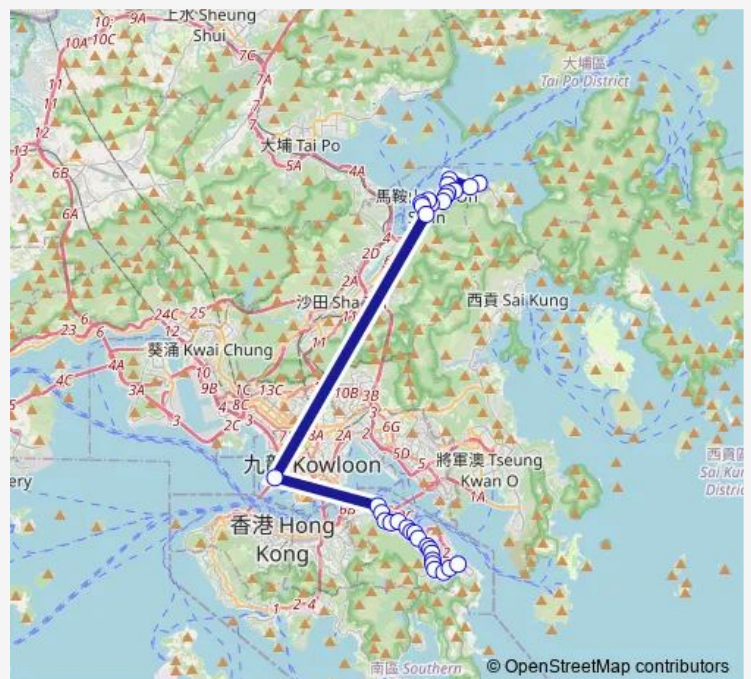

[Ctb] Taikoo Place, King'S Road[[Kmb+Ctb] Taikoo Place/
Taikoo Place, King'S Road[[Kmb] Taikoo Place

Route schedule

[Ctb] Chai WAN (East) — [Ctb] NAI Chung[[Kmb] NAI Chung

Monday	17:40-18:00
Tuesday	17:40-18:00
Wednesday	17:40-18:00
Thursday	17:40-18:00
Friday	17:40-18:00
Saturday	—
Sunday	—

Route info

Direction: [Ctb] Chai WAN (East)

Stops: 23

Trip Duration: 1 hour 22 min

■ 988 — Chai WAN (East) - NAI Chung

[Ctb] Mansion Street, King'S Road[[Kmb+Ctb] Mansion Street/
Mansion Street, King'S Road[[Kmb] Mansion Street