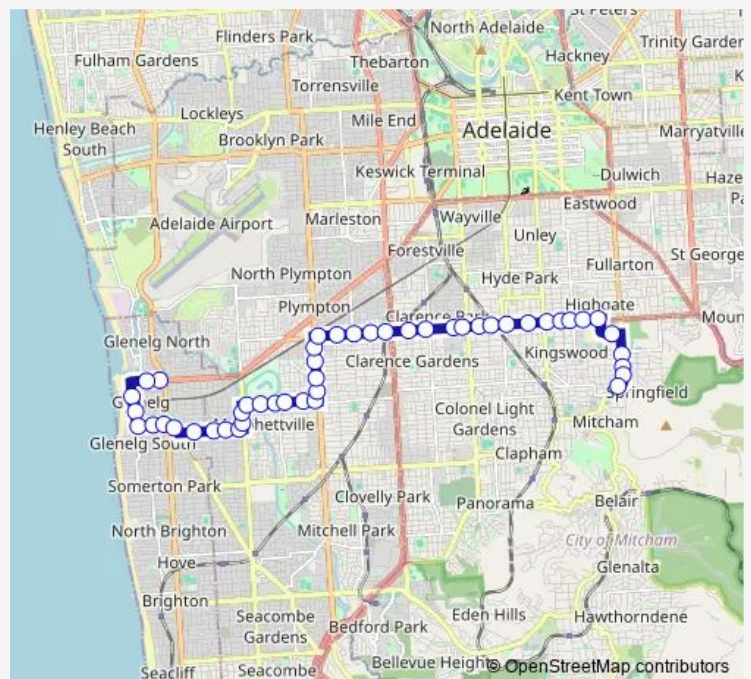

Stop 23B Cliff St - North side

Stop 23A Cliff St - North side

Stop 23 Cliff St - North side

Stop 22 Morphett Rd - West side

Stop 21 Morphett Rd - West side

Stop 20 Bray St - North side

Stop 19 Bray St - North side

Stop 18A Bray St - North side

Stop 18 Bray St - North side

Stop 17 Bray St - North side

Stop 16 Bray St - North side

Stop 16 Marion Rd - West side

Route schedule

Stop 21A Anzac Hwy - South side — Stop 16A Maitland St - South East side

Monday 07:35

Tuesday 07:35

Wednesday 07:35

Thursday 07:35

Friday 07:35

Saturday —

Sunday —

Route info

Direction: Stop 21A Anzac Hwy - South side

Stops: 47

Trip Duration: 0 hour 55 min

988 — Glenelg to Highgate

Stop 15 Marion Rd - West side

Stop 14 Marion Rd - West side

Stop 13 Marion Rd - West side

Stop 183 Cross Rd - North side