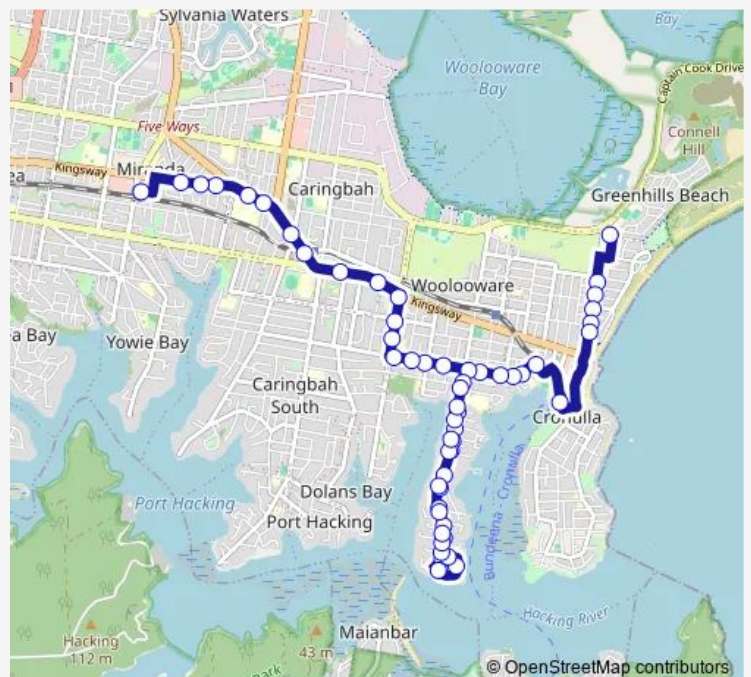

Woolooware Rd Before Bulls Rd

Woolooware Rd At Bulls Rd

Woolooware Rd At Lugano Av

Woolooware Rd After Binaville Av

Route schedule

Caringbah Station, Kingsway — Elouera Rd At Hume Rd

Monday 15:32

Tuesday 15:32

Wednesday 15:32

Thursday 15:32

Friday 15:32

Saturday —

Sunday —

Route info

Direction: Caringbah Station, Kingsway

Stops: 47

Trip Duration: 0 hour 29 min

988 — Caringbah to Cronulla via Burraneer

Woolooware Rd Opp Trevalsa Pl

Woolooware Rd After Eurabalong Rd

Rutherford Av After Woolooware Rd

Rutherford Av Before Eurabalong Rd

Eurabalong Rd Before Woolooware Rd

Sunday —

Route info

Direction: Cronulla Station, Cronulla St

Stops: 20

Trip Duration: 0 hour 16 min

Direction

Rutherford Av After Woolooware Rd — Hay Av Shops, Hay Av

23 stops