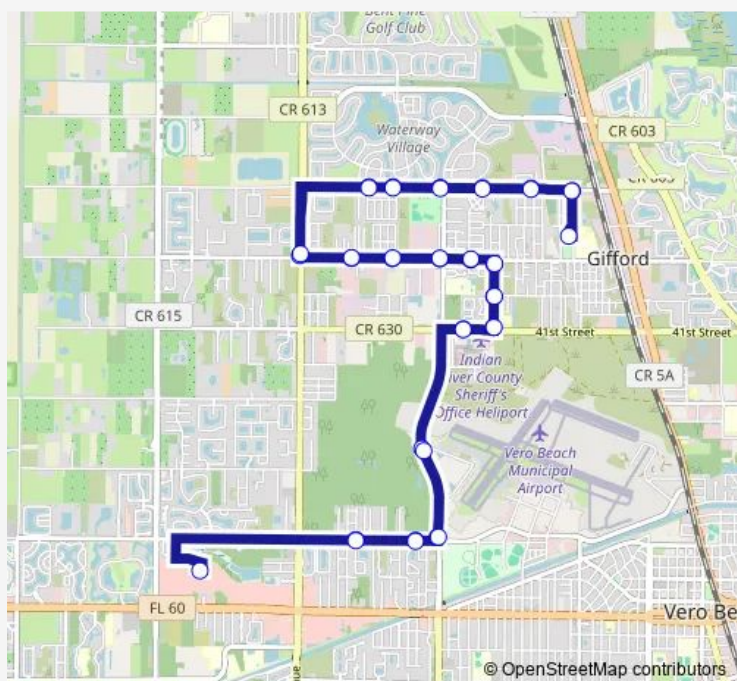

### Direction

Gifford Health Center — 49th St & 28th Ave (Sb)

40 stops

[Open route schedule](#)

Gifford Health Center

49th St & 28th Ave (Nb)

49th St & 33rd Ave (Wb)

49th St & 40th Ave (Wb)

45th St & 38th Ave (Sb)

38th Ave & 43rd St (Sb)

38th Ave & 41st St (Sb)

41st St & 43rd Ave (Wb)

43rd Ave & Airport W. Blvd (Sb)

43rd Ave & 26th St (Sb)

26th St & 45th Ct (Wb)

26th St & 52nd Ave (Wb)

### Route schedule

Gifford Health Center — 49th St & 28th Ave (Sb)

Monday 06:00-19:00

Tuesday 06:00-19:00

Wednesday 06:00-19:00

Thursday 06:00-19:00

Friday 06:00-19:00

Saturday 08:00-17:00

### Route info

Direction: Gifford Health Center

Stops: 40

Trip Duration: 1 hour 0 min

Route 14

BusMaps

26th St & 52nd Ave (Eb)

26th St & 45th Ct (Eb)