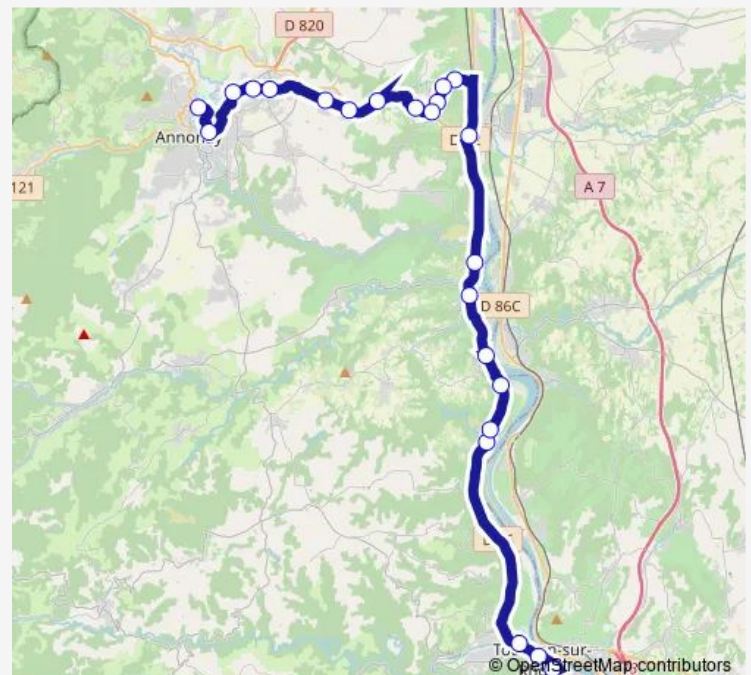

### Route schedule

Centre — Michelet

Monday	—
Tuesday	07:03
Wednesday	07:03
Thursday	—
Friday	07:03
Saturday	—
Sunday	—

### Route info

Direction: Centre

Stops: 8

Trip Duration: 0 hour 39 min

E96 — Tournon sur Rhône - Annonay

## Direction

Les Perrières — Gare Routière

20 stops

[Open route schedule](#)

Les Perrières

Michelet

Boutique Sncf

Montalivet