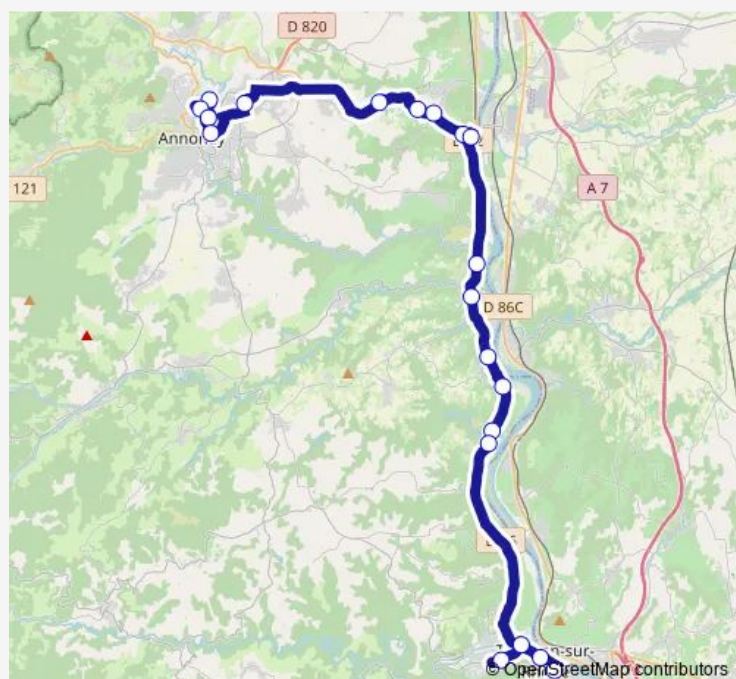

Route info

Direction: Gare Routière

Stops: 20

Trip Duration: 0 hour 57 min

E96 — Tournon sur Rhône - Annonay

**Direction**

Centre — Michelet

8 stops

[Open route schedule](#)

Centre

Silon

Centre

Château Morel

Collège Lombardière

Montalivet

Domaine DE LA Gare

## Route info

Direction: Centre

Stops: 8

Trip Duration: 0 hour 39 min

## Route info

Direction: Gare Routière

Stops: 23

Trip Duration: 1 hour 0 min