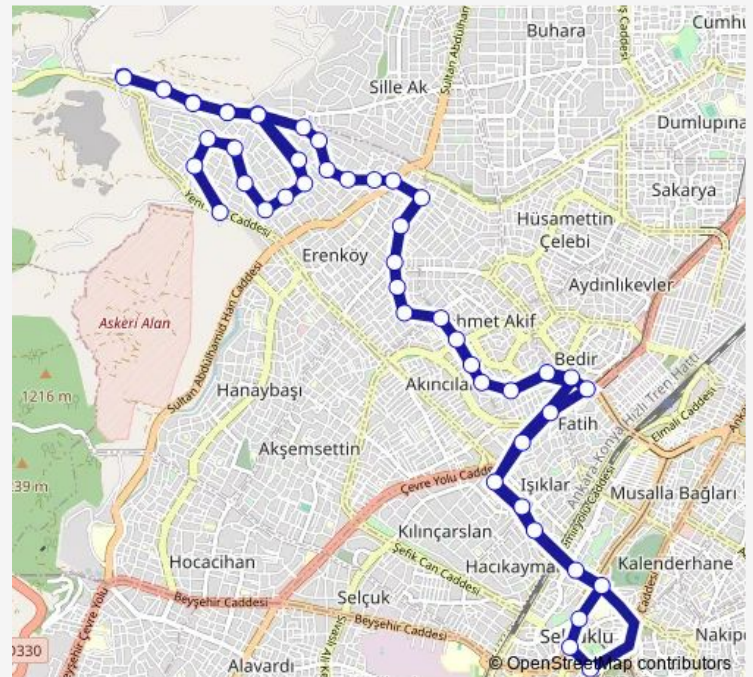

Thursday 08:42-18:40

Friday 08:42-18:40

Saturday 08:42-18:40

Sunday 08:57-19:40

Route info

Direction: Kültürpark Turnike 1

Stops: 48

Trip Duration: 0 hour 47 min

63-B — Erenköy - Erenköy Çay

BusMaps

Vasil

Babacan

Hicret

Nurcan Akpınar İlkokulu

Sefa Yolu

Davet

Friday 08:00-18:00

Saturday 08:00-18:00

Sunday 08:15-19:00

Route info

Direction: Petekte

Stops: 47

Trip Duration: 0 hour 42 min

Babacan