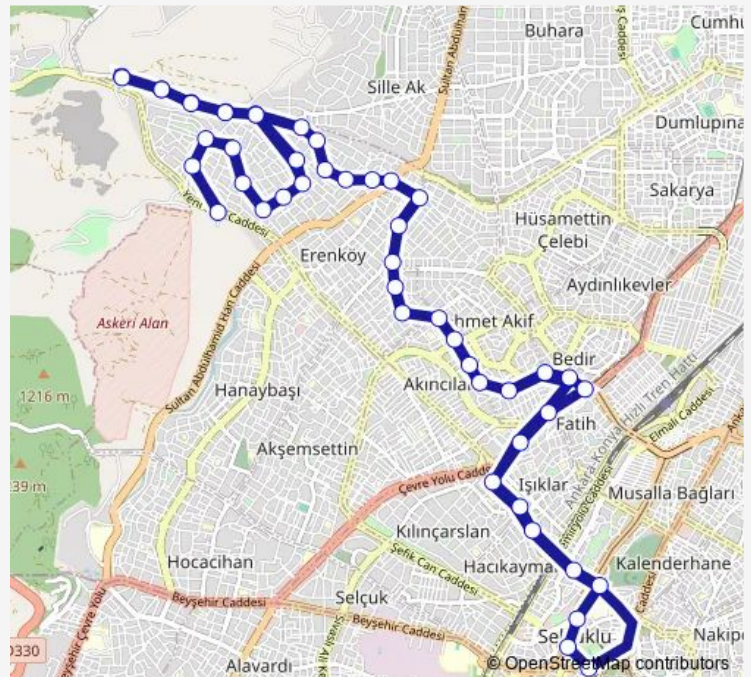

Thursday 08:42-18:40

Friday 08:42-18:40

Saturday 08:42-18:40

Sunday 08:57-19:40

Route info

Direction: Kültürpark Turnike 1

Stops: 48

Trip Duration: 0 hour 41 min

■ 63-B — Erenköy - Erenköy Çay

BusMaps

Vasil

Babacan

Hicret

Nurcan Akpınar İlkokulu

Sefa Yolu

Davet

Friday 08:00-18:00

Saturday 08:00-18:00

Sunday 08:15-19:00

Route info

Direction: Petekte

Stops: 47

Trip Duration: 0 hour 43 min

Babacan