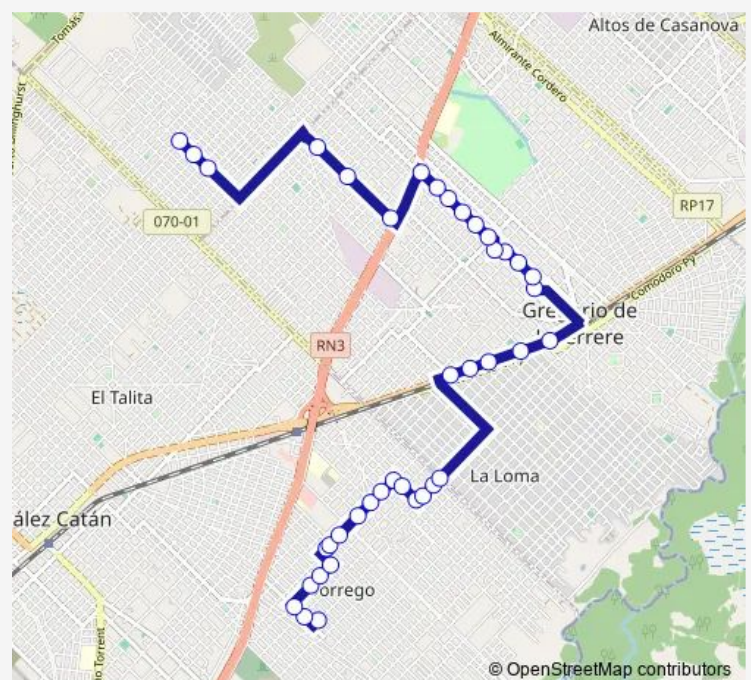

Thursday 05:00-23:40

Friday 05:00-23:40

Saturday 05:00-23:40

Sunday 05:00-23:40

Route info

Direction: Leónardo DA Vinci 2600-2648

Stops: 35

Trip Duration: 0 hour 48 min

Bartolomé Cataneo 6500-6698 — Leonardo DA Vinci
2499-2599

40 stops

[Open route schedule](#)

Bartolomé Cataneo 6500-6698

Benjamín Matienzo 6400-6498

Benjamín Matienzo 6200-6398

Infanta Isabel 6099-6199

Monseñor López MAY 6700-6748

Thursday 05:00-23:40

Friday 05:00-23:40

Saturday 05:00-23:40

Sunday 05:00-23:40

Route info

Direction: Bartolomé Cataneo 6500-6698

Stops: 40

Trip Duration: 0 hour 48 min