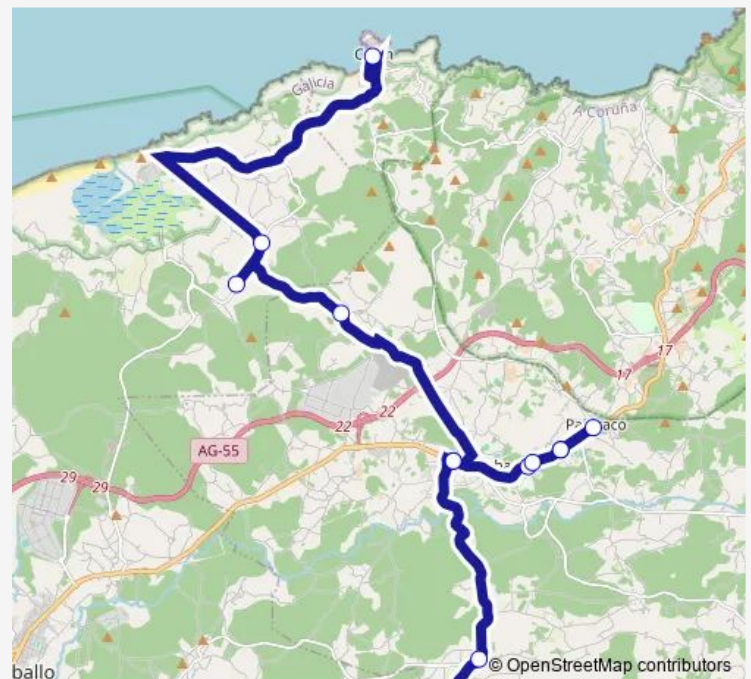

Bus XG848032 Ramallal-Caión

[Go to website](#)

Direction

Ramallal — Caión

13 stops

[Open route schedule](#)

Ramallal

Golmar Igrexa

Laracha Concello

Fofelle

Rañeiras

Paiosaco

Rañeiras

Fofelle

Laracha Concello

Bragunde

Frixe

Noicela

Caión

Route schedule

Ramallal — Caión

Monday 14:45

Tuesday 14:45

Wednesday —

Thursday 14:45

Friday 14:45

Saturday —

Sunday —

Route info

Direction: Ramallal

Stops: 13

Trip Duration: 0 hour 42 min

XG848032 — Ramallal-Caión