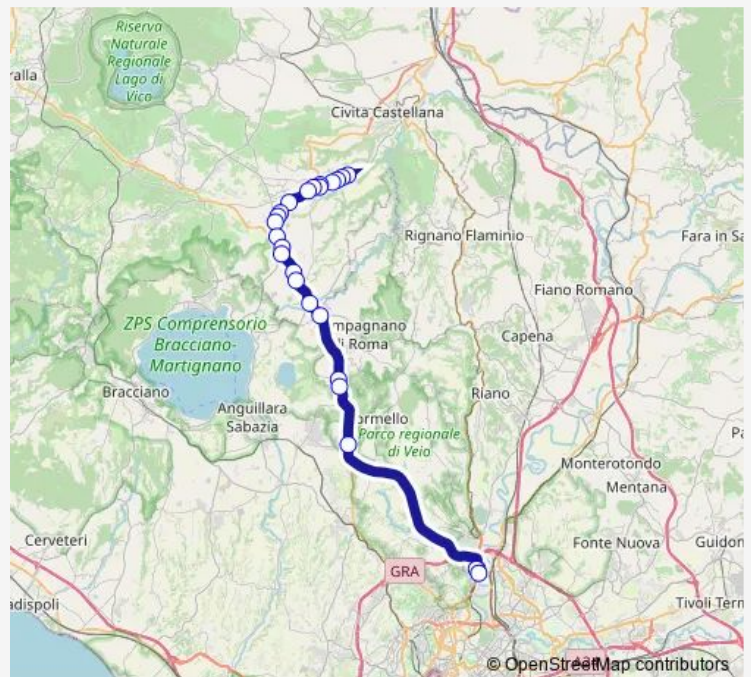

Campagnano | Via Cassia Str. Campana # f1607

Route schedule

Castel S. Elia | Via Cascine # f2091 — Roma | Saxa Rubra (Arrivi) # f1494

Monday	14:45-16:30
Tuesday	14:45-16:30
Wednesday	14:45-16:30
Thursday	14:45-16:30
Friday	14:45-16:30
Saturday	14:45
Sunday	—

Route info

Direction: Castel S. Elia | Via Cascine # f2091

Stops: 25

Trip Duration: 0 hour 55 min

Castel Sant'Elia - Roma Saxa Rubra # Ro91a

Formello | Via Cassia (Le Rughe) # f1610

Roma | Via Flaminia (GRA) # f1492