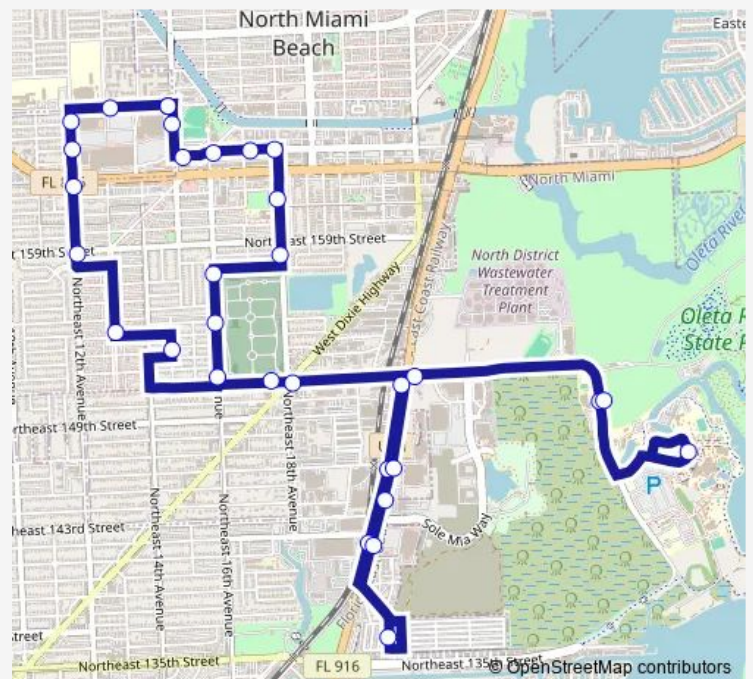

Bus NMBEACC City of North Miami Beach C Route

[Go to website](#)

**Direction**

NE 167th ST @ NE 15 Ave — NE 167th ST @ NE 15 Ave

32 stops

[Open route schedule](#)

NE 167th ST @ NE 15 Ave

NE 15 AV @ NE 165 St

NE 16 AV & NE 151 TE

NE 151 ST @ W DIXIE HWY

NE 151 ST & BISCAYNE BD

BAYVISTA BLVD & # 15000

FIU Biscayne BAY Campus

BAYVISTA BLVD & OP # 150000

BISCAYNE BD & NE 151 ST

BISCAYNE BD & NE 146 ST

BISCAYNE BD & # 14100

HIGHLAND PARK

BISCAYNE BD & NE 140 ST

Route schedule

NE 167th ST @ NE 15 Ave — NE 167th ST @ NE 15 Ave

Monday 07:56-18:34

Tuesday 07:56-18:34

Wednesday 07:56-18:34

Thursday 07:56-18:34

Friday 07:56-18:34

Saturday 07:56-18:34

Sunday —

Route info

Direction: NE 167th ST @ NE 15 Ave

Stops: 32

Trip Duration: 1 hour 2 min