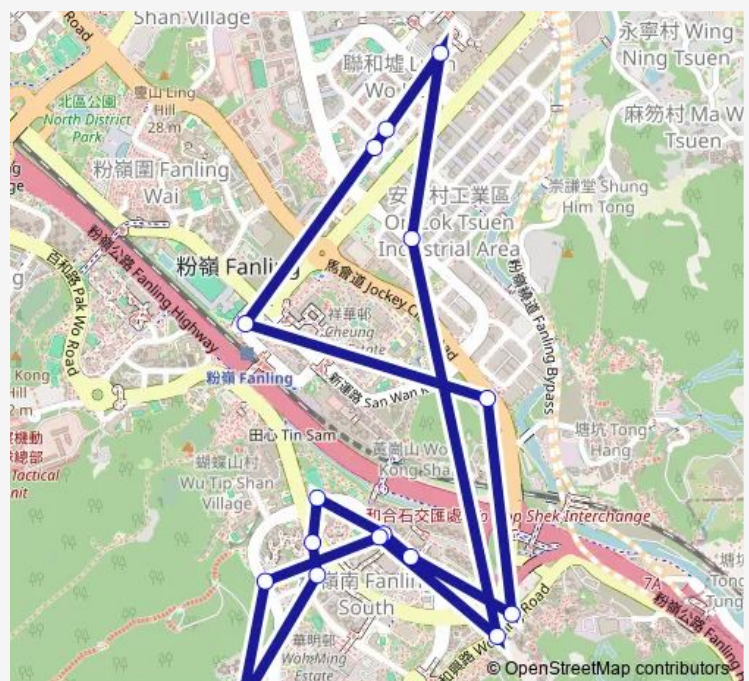

LOK YIP Road

WO Hing Road, Opposite WO Hing Tsuen

YAT Ming Road, Opposite Avon Park

WAH Ming Road, Outside YAN FAI House, YAN Shing Court|Wah Ming Road, Outside YAN FAI House

### Route schedule

Yung Shing Court — Yung Shing Court

Monday	10:00-22:45
Tuesday	10:00-22:45
Wednesday	10:00-22:45
Thursday	10:00-22:45
Friday	10:00-22:45
Saturday	10:00-22:45
Sunday	06:30-22:45

### Route info

Direction: Yung Shing Court

Stops: 17

Trip Duration: 0 hour 31 min

■ 501c — Yung Shing Court - Luen WO HUI (Circular) (Special Service)

501c Bus time schedules and route maps are available in an offline PDF at [busmaps.com](https://busmaps.com). Use the [busmaps.com](https://busmaps.com) website to see live bus times, train schedule or subway schedule, and step-by-step directions for all public transit in Tai Po