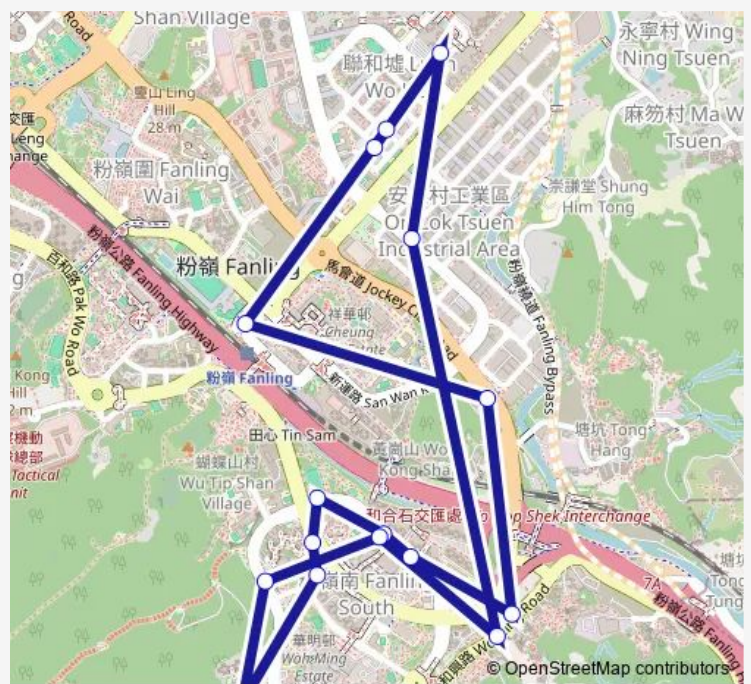

LUEN HING STREET

LUEN FAT STREET (LAMP POST EA8498)

WO MUN STREET PUBLIC LIGHT BUS TERMINUS|WO MUN STREET PUBLIC LIGHT BUS TERMINUS (WO MUN STREET PUBLIC LIGHT BUS (SCHEDULED) SERVICE TERMINUS)|WO MUN STREET PUBLIC LIGHT BUS TERMINUS

LOK YIP ROAD

WO HING ROAD, OPPOSITE WO HING TSUEN

YAT MING ROAD, OPPOSITE AVON PARK

Route schedule

YUNG SHING COURT — YUNG SHING COURT

Monday	10:00-22:45
Tuesday	10:00-22:45
Wednesday	10:00-22:45
Thursday	10:00-22:45
Friday	10:00-22:45
Saturday	10:00-22:45
Sunday	06:30-22:45

Route info

Direction: YUNG SHING COURT

Stops: 17

Trip Duration: 0 hour 31 min

■ 501C — Yung Shing Court - Luen WO HUI (Circular) (Special Service) **BusMaps**

WAH MING ROAD, OUTSIDE YAN FAI HOUSE, YAN
SHING COURT|WAH MING ROAD, OUTSIDE YAN FAI
HOUSE

YUNG SHING COURT

501C Bus time schedules and route maps are available in an offline PDF at busmaps.com. Use the busmaps.com website to see live bus times, train schedule or subway schedule, and step-by-step directions for all public transit in Tai Po