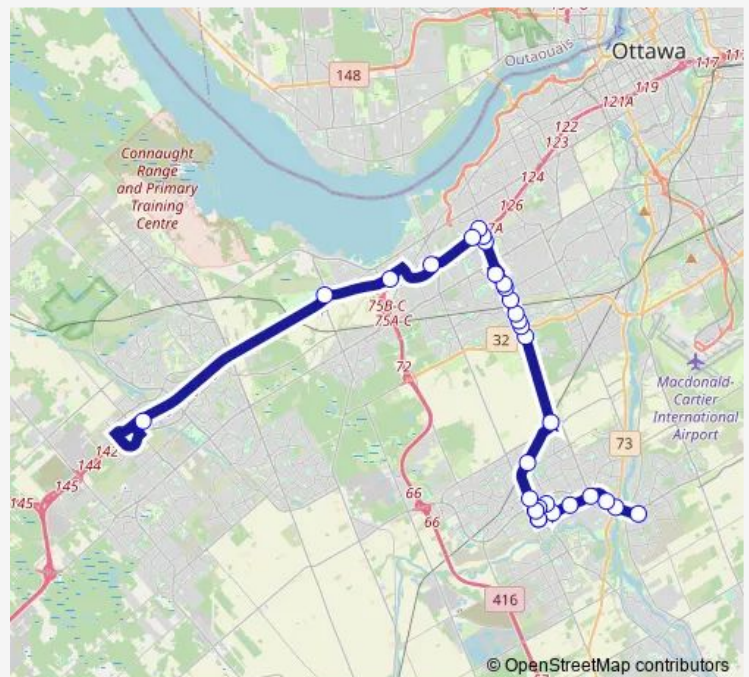

Direction

Riverview 1A (A) — CANADIAN TIRE CENTRE

31 stops

[Open route schedule](#)

Riverview 1A (A)

Strandherd / Prince OF Wales

Strandherd / Cresthaven

Nepean Woods 2A (B)

Saturday 13:24

Sunday 15:24

Route info

Direction: Riverview 1A (A)

Stops: 31

Trip Duration: 0 hour 51 min

Woodroffe / David

Baseline 2a

Woodroffe / Iris

Woodroffe / Highway 417

Queensway / Woodroffe

Queensway 3a

Pinecrest A

Bayshore B

Moodie B

CANADIAN TIRE CENTRE