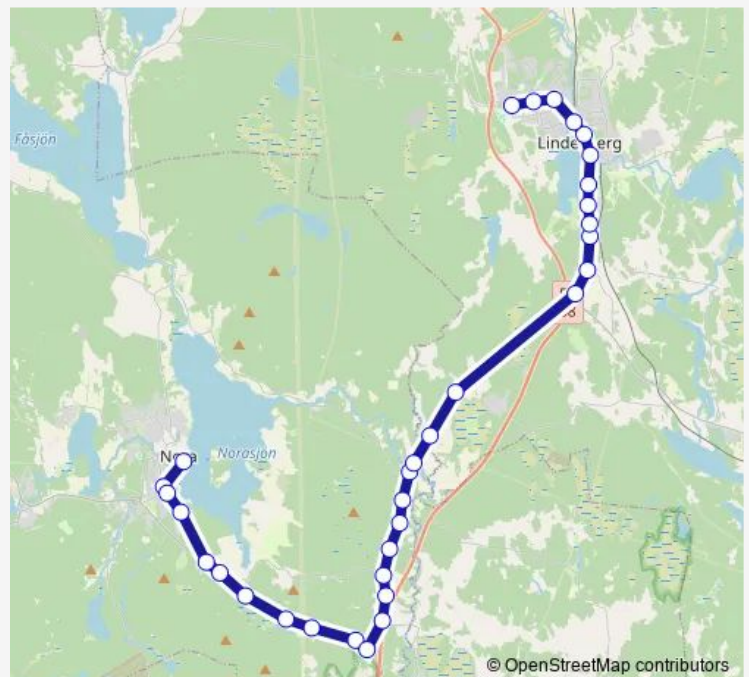

## Route schedule

Nora station — Fotbollsgatan västra

Monday 05:40-21:15

Tuesday 05:40-21:15

Wednesday 05:40-21:15

Thursday 05:40-21:15

Friday 05:40-21:15

Saturday 06:00-20:30

## Route info

Direction: Nora station

Stops: 33

Trip Duration: 0 hour 45 min

406

Tången

Lindesberg Ryavägen

Södra kyrkogården