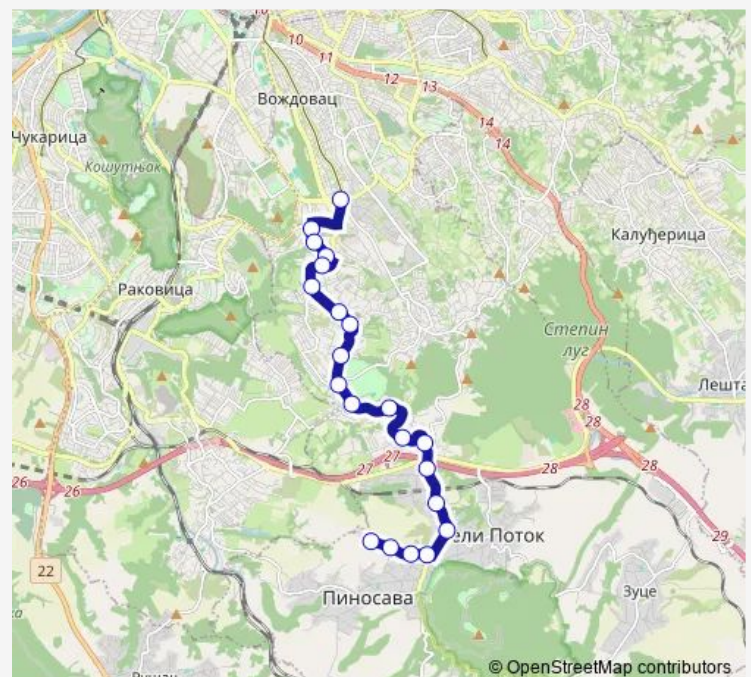

Rakovica Selo

Kružni Put

1000 Ruža

Beli Potok /Kumbara/

Put Za Beli Potok

Pošta

1. Nova

6. Nova

### Route schedule

Voždovac — Institut Jaroslav Černi

Monday 04:50-23:30

Tuesday 04:50-23:30

Wednesday 04:50-23:30

Thursday 04:50-23:30

Friday 04:50-23:30

Saturday 04:50-23:30

### Route info

Direction: Voždovac

Stops: 21

Trip Duration: 0 hour 35 min

406 — Voždovac - Institut

## Direction

Institut Jaroslav Černi — Trošarina

21 stops

[Open route schedule](#)

Institut Jaroslav Černi

6. Nova

1. Nova

Pošta