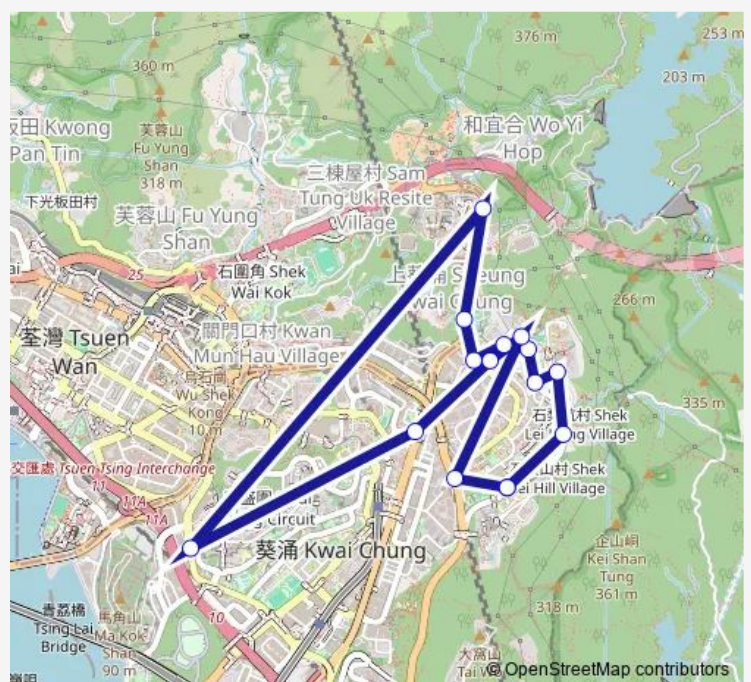

Bus 406 Shek LEI - Kwai Shing (Circular)

[Go to website](#)

Direction
 SHEK PAI STREET, NEAR SHEK ON HOUSE, SHEK LEI (I) ESTATE — SHEK PAI STREET, NEAR SHEK ON HOUSE, SHEK LEI (I) ESTATE

15 stops

[Open route schedule](#)

KWAI FUK ROAD, OPPOSITE CHUN SHING FACTORY ESTATE

KWAI CHUNG ROAD, NEAR TAK CHEONG BUILDING

Route schedule

SHEK PAI STREET, NEAR SHEK ON HOUSE, SHEK LEI (I) ESTATE — SHEK PAI STREET, NEAR SHEK ON HOUSE, SHEK LEI (I) ESTATE

Monday	06:45-15:45
Tuesday	06:45-15:45
Wednesday	06:45-15:45
Thursday	06:45-15:45
Friday	06:45-15:45
Saturday	—
Sunday	—

Route info

Direction: SHEK PAI STREET, NEAR SHEK ON HOUSE, SHEK LEI (I) ESTATE

Stops: 15

Trip Duration: 0 hour 29 min

406 — Shek LEI - Kwai Shing (Circular)

LEI MUK ROAD OUTSIDE SHEK YAM LEI MUK ROAD
PARK|LEI MUK ROAD OUTSIDE SHEK YAM LEI MUK
ROAD PARK

TAI PAK TIN STREET OUTSIDE YAM HENG HOUSE,
SHEK YAM EAST ESTATE|BUS BAY ON TAI PAK TIN
STREET NEAR YAM HENG HOUSE OF SHEK YAM
EAST ESTATE