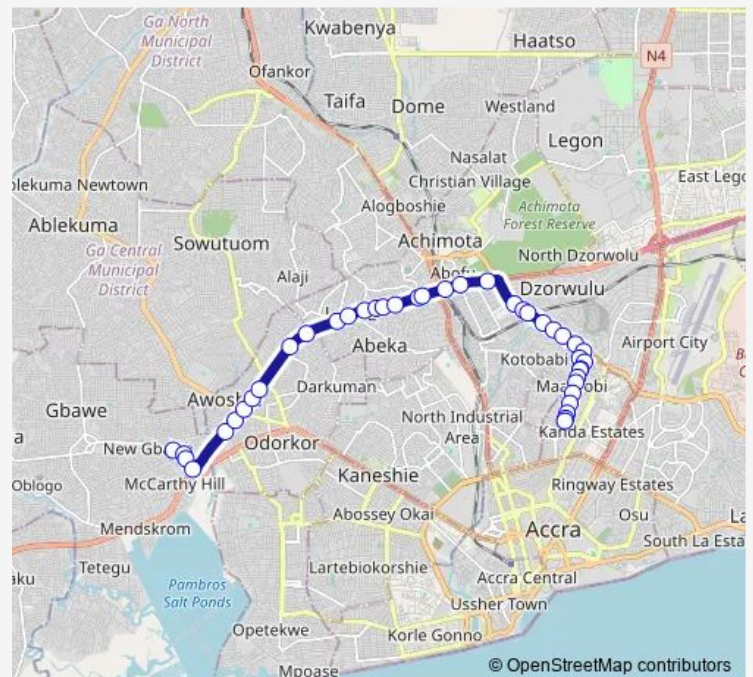

Roman Ridge

Ebony

Dzorwulu Junction

Abelenkpe Junction

Abofu

Achimota Overhead

Akweteyman

Mtn

Thursday 06:00

Friday 06:00

Saturday 06:00

Sunday 06:00

Route info

Direction: Nima Station

Stops: 39

Trip Duration: 1 hour 24 min