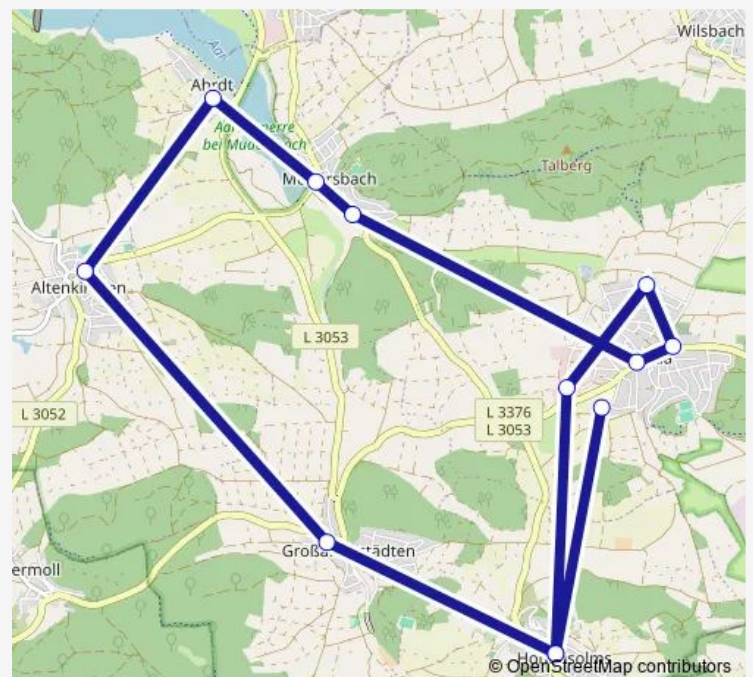

Direction

Hohenahr-Erda Schule — Hohenahr-Altenkirchen Ortsmitte

4 stops

[Open route schedule](#)

Hohenahr-Erda Schule

Hohenahr-Mudersbach Aartalstraße

Hohenahr-Mudersbach Altenkirchener Straße

Hohenahr-Altenkirchen Ortsmitte

Route schedule

Hohenahr-Erda Schule — Hohenahr-Altenkirchen Ortsmitte

Monday 15:35

Tuesday 15:35

Wednesday 15:35

Thursday 15:35

Friday 15:35

Saturday —

Sunday —

Route info

Direction: Hohenahr-Erda Schule

Stops: 4

Trip Duration: 0 hour 10 min

Direction

Hohenahr-Erda Alte Zigarrenfabrik — Aßlar-Bermoll

5 stops

Stops: 12

Trip Duration: 0 hour 54 min

DirectionHohenahr-Erda Schule — Hohenahr-Altenkirchen
Ortsmitte

5 stops

[Open route schedule](#)

Hohenahr-Erda Schule

Hohenahr-Großaltenstädten Ortsmitte

Hohenahr-Mudersbach Altenkirchener Straße