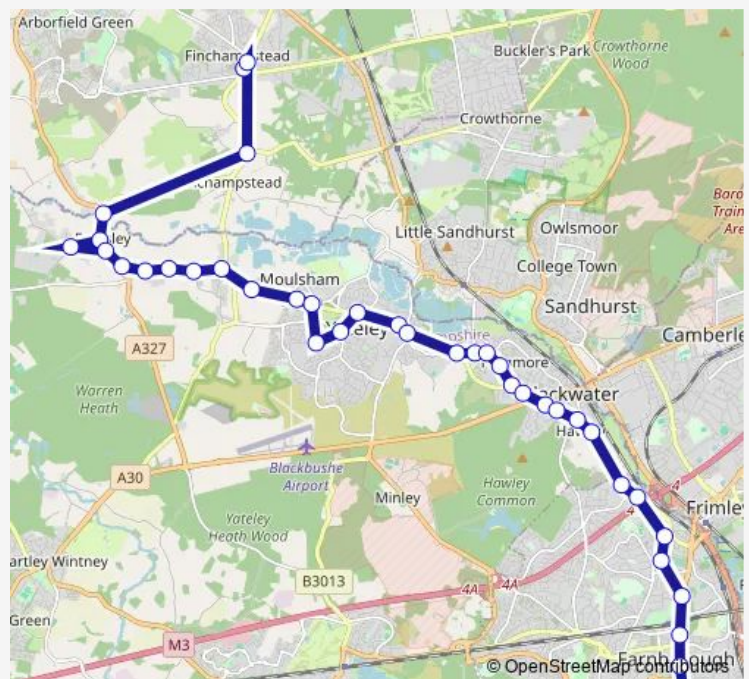

### Route info

Direction: Rushmoor Council Offices

Stops: 41

Trip Duration: 0 hour 56 min

406 — Finchampstead, California Crossroads - Farnborough

Home Park Road

Coppice Gardens

Dickens Way