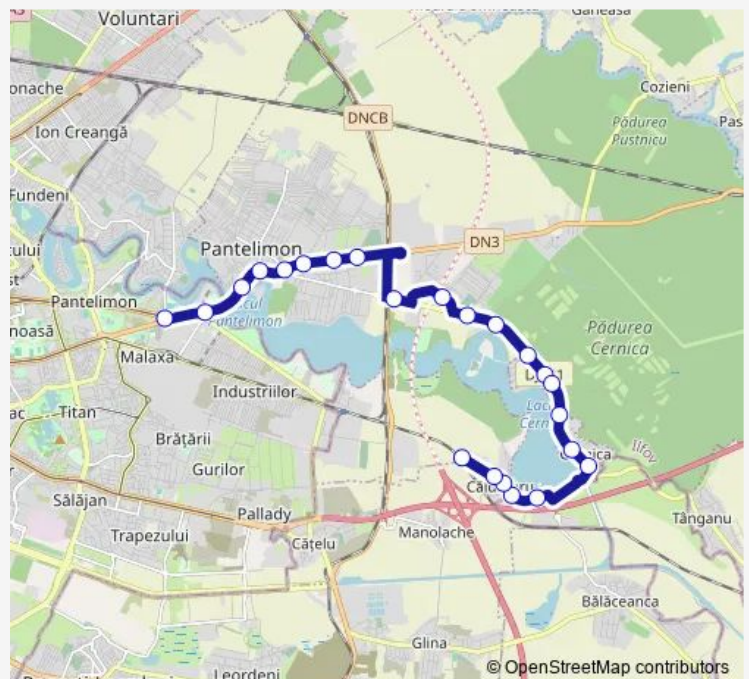

Direction

Caldararu — Pantelimon

24 stops

[Open route schedule](#)

Caldararu

Pescarilor

Nucilor

Tineretului

Teren Fotbal

Traian

Tudor Arghezi

Universitatea Adventus

Veronica Micle

Aventura Parc

Gabriela Gegolea

Manastirea Cernica

Poet George Tarnea 2

Strandului

Soseaua Cernica 2

Campului

Sfantul Calinic

Rascoalei

Soseaua Cernica

Biserica Sfantul Nicolae

Bd. Biruintei

Route schedule

Caldararu — Pantelimon

Monday 05:10-21:51

Tuesday 05:10-21:51

Wednesday 05:10-21:51

Thursday 05:10-21:51

Friday 05:10-21:51

Saturday 05:15-21:44

Sunday 05:15-21:43

Route info

Direction: Caldararu

Stops: 24

Trip Duration: 0 hour 41 min