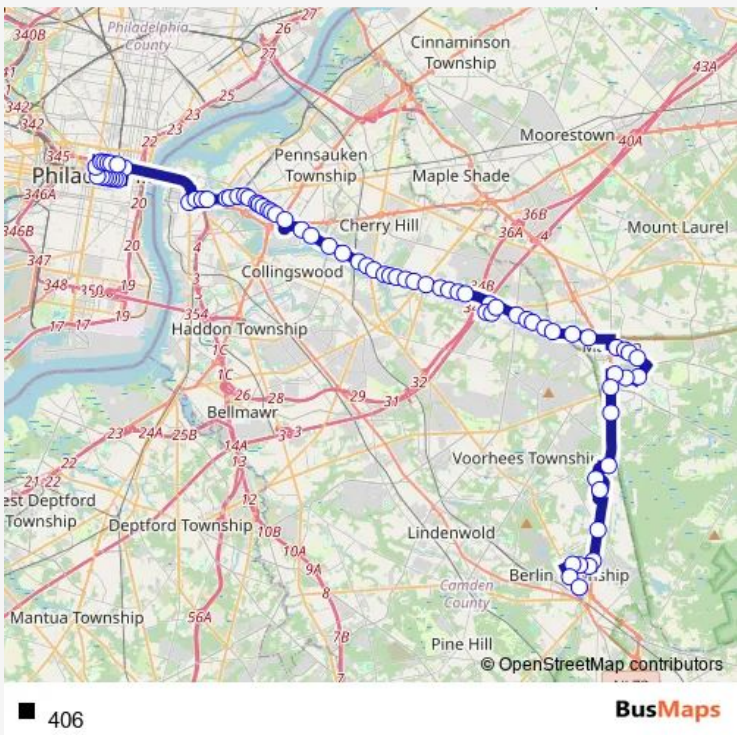

Direction
 Walker AVE AT Berlin Circle Plaza# — 6TH ST AT Race St
 74 stops
[Open route schedule](#)

- Walker AVE AT Berlin Circle Plaza#
- WALKER AVE (CR708) AT BATE AVENUE#
- FRANKLIN AVE (CR692) AT VETERAN'S AVENUE#
- FRANKLIN AVE (CR692) AT MT VERNON AVE#
- FRANKLIN AVE (CR692) AT GROVE AVENUE#
- RT-73 AT Bloomfield Dr#
- NJ 73 AT Cooper Rd#
- BOWMAN DRIVE 135'W OF ECKENHOFF DRIVE
- VIRTUA VOORHEES HOSPITAL
- RT-73 AT Ardsley Dr
- Virtua Marlton Hospital
- Brick RD AT Sunnyside Ct
- Evans RD AT Dominion Dr
- East Main ST AT Bettewood Rd
- Main ST AT Locust Ave
- East Main ST AT Cooper Ave
- North Maple AVE AT East Main St
- North Maple AVE AT Cambridge Ave
- North Maple AVE AT King Ave
- North Maple AVE AT Ingress Ln
- North Maple AVE AT North Locust Ave

Route schedule
 Walker AVE AT Berlin Circle Plaza# — 6TH ST AT Race St

Monday	05:46-17:31
Tuesday	05:46-17:31
Wednesday	05:46-17:31
Thursday	05:46-17:31
Friday	05:46-17:31
Saturday	14:02
Sunday	—

Route info
 Direction: Walker AVE AT Berlin Circle Plaza#
 Stops: 74
 Trip Duration: 1 hour 30 min

North Maple AVE AT Pickwick Dr

North Maple AVE AT Burgundy Dr

Eves DR AT East Stow Rd

Eves DR AT West Stow Rd

E Lincoln DR AT Greentree Rd

Lincoln DR. East 1000' N OF Greentree Rd

Lincoln DR. East AT Commerce Pkwy

Lincoln DR. West AT Bittersweet Ct

Lincoln DR. West AT Apple Way

Cropwell RD AT Revere Rd

Cropwell RD AT Brook View Circle

RT-70 AT N Cropwell Rd

RT-70 AT Split Rock Rd

RT-70 AT OLD Orchard Rd

RT-70 AT South Birchwood Park Dr