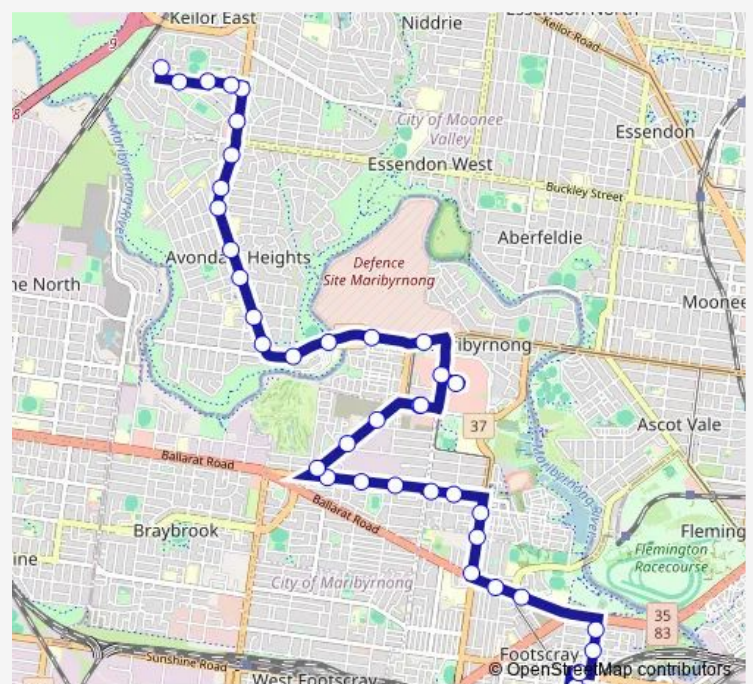

Cambridge Reserve/Mitchell (Maidstone)

Keith St/Hampstead Rd (Maidstone)

Emu Rd/Hampstead Rd (Maidstone)

Alder St/Hampstead Rd (Maidstone)

Hampstead Rd/Williamson Rd (Maidstone)

16 Williamson Rd (Maribyrnong)

Highpoint SC/Rosamond Rd (Maribyrnong)

Homemaker City/Rosamond Rd (Maribyrnong)

Route schedule

Footscray Station/Irving St (Footscray) — Eastleigh Ave/Norwood Dr (Keilor East)

Monday	03:48-21:22
Tuesday	05:29-21:22
Wednesday	05:29-21:22
Thursday	05:29-21:22
Friday	05:29-02:48 ⁺¹
Saturday	03:48-02:48 ⁺¹
Sunday	03:48-02:48 ⁺¹

Route info

Direction: Footscray Station/Irving St (Footscray)

Stops: 38

Trip Duration: 0 hour 38 min

406 — Keilor East - Footscray

West's Rd/Raleigh Rd (Maribyrnong)

Central Park Ave/Cordite Ave (Maribyrnong)

Thursday 05:35-22:06

Friday 05:35-01:51⁺¹

Saturday 03:19-01:51⁺¹

Sunday 03:19-01:51⁺¹

Route info

Direction: Eastleigh Ave/Norwood Dr (Keilor East)

Stops: 36

Trip Duration: 0 hour 31 min