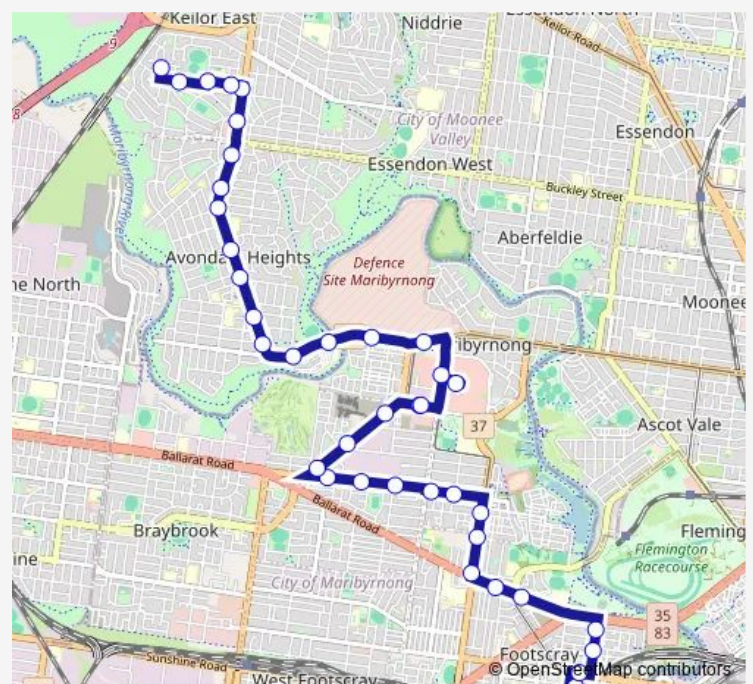

Cambridge Reserve/Mitchell (Maidstone)

Keith St/Hampstead Rd (Maidstone)

Emu Rd/Hampstead Rd (Maidstone)

Alder St/Hampstead Rd (Maidstone)

Hampstead Rd/Williamson Rd (Maidstone)

16 Williamson Rd (Maribyrnong)

Highpoint SC/Rosamond Rd (Maribyrnong)

Homemaker City/Rosamond Rd (Maribyrnong)

Route schedule

Footscray Station/Irving St (Footscray) — Eastleigh Ave/Norwood Dr (Keilor East)

Monday	05:29-02:48 ⁺¹
Tuesday	03:48-21:22
Wednesday	05:29-21:22
Thursday	05:29-21:22
Friday	05:29-02:48 ⁺¹
Saturday	03:48-02:48 ⁺¹
Sunday	03:48-21:23

Route info

Direction: Footscray Station/Irving St (Footscray)

Stops: 38

Trip Duration: 0 hour 37 min

406 — Keilor East - Footscray

West's Rd/Raleigh Rd (Maribyrnong)

Central Park Ave/Cordite Ave (Maribyrnong)

Thursday 05:35-22:06

Friday 05:35-01:51⁺¹

Saturday 03:19-01:51⁺¹

Sunday 03:19-20:46

Route info

Direction: Eastleigh Ave/Norwood Dr (Keilor East)

Stops: 36

Trip Duration: 0 hour 36 min