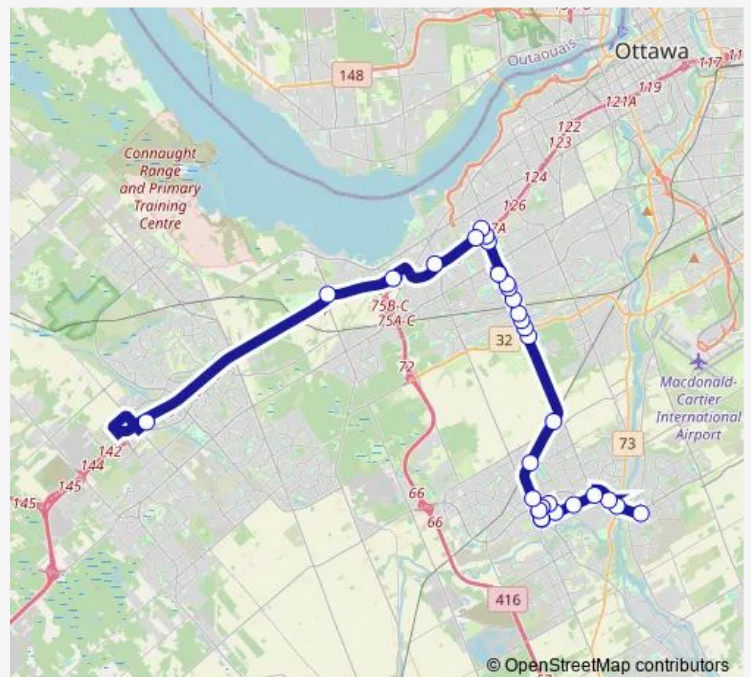

Woodroffe / Medhurst

Woodroffe / Norice

Woodroffe / Meadowlands

Route schedule

Riverview — Canadian Tire Centre

Monday —

Tuesday —

Wednesday —

Thursday —

Friday —

Saturday 13:54-17:54

Sunday —

Route info

Direction: Riverview

Stops: 31

Trip Duration: 0 hour 51 min

Bayshore

Moodie B

Canadian Tire Centre

Direction

Riverview — Canadian Tire Centre

31 stops

[Open route schedule](#)

Riverview

Route schedule

Riverview — Canadian Tire Centre

Monday —

Tuesday —

Wednesday —

Thursday 17:24

Friday —

Saturday 13:24