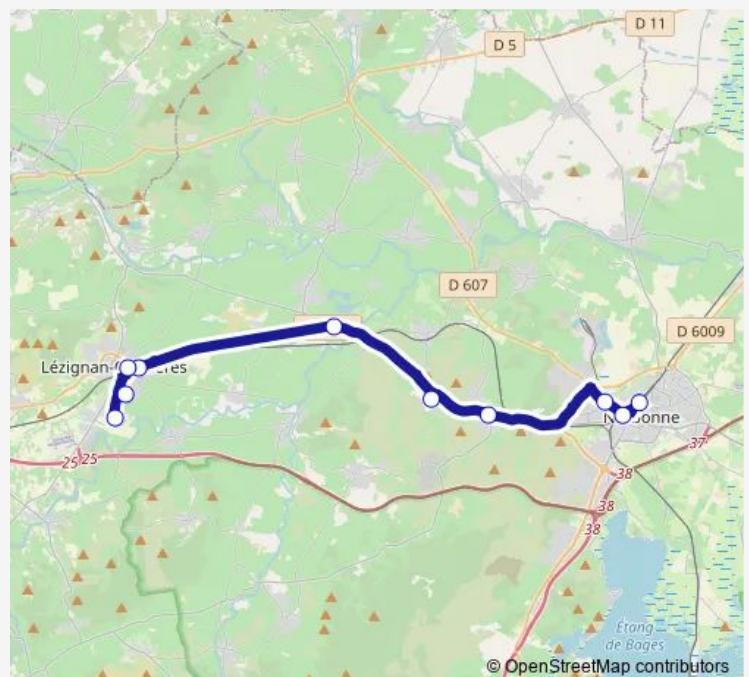

**Bus 406 Narbonne - Lezignan-Corbieres**[Go to website](#)**Direction**

Narbonne - Lycée Louise Michel — Narbonne - Gare Routière

2 stops

[Open route schedule](#)

Narbonne - Lycée Louise Michel

Narbonne - Gare Routière

**Route schedule**

Narbonne - Lycée Louise Michel — Narbonne - Gare Routière

|           |       |
|-----------|-------|
| Monday    | 17:10 |
| Tuesday   | 17:10 |
| Wednesday | 12:10 |
| Thursday  | 17:10 |
| Friday    | 17:10 |
| Saturday  | —     |
| Sunday    | —     |

**Route info**

Direction: Narbonne - Lycée Louise Michel

Stops: 2

Trip Duration: 0 hour 15 min

406 — Narbonne - Lezignan-Corbieres

### Direction

Narbonne - Gare Routière — Narbonne - Lycée Louise Michel

2 stops

[Open route schedule](#)

Narbonne - Gare Routière

Narbonne - Lycée Louise Michel