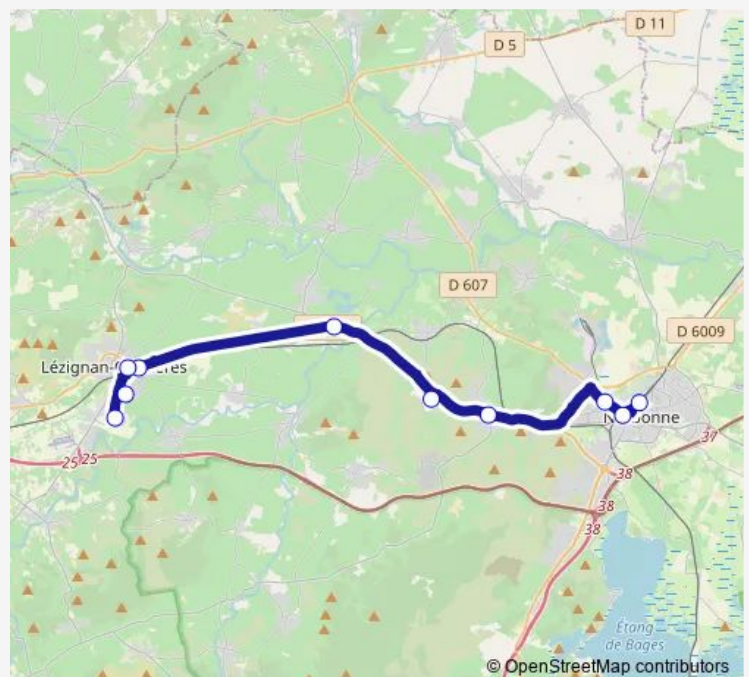

Bus 406 Narbonne - Lezignan-Corbieres[Go to website](#)**Direction**

Narbonne - Lycée Louise Michel — Narbonne - Gare Routière

2 stops

[Open route schedule](#)

Narbonne - Lycée Louise Michel

Narbonne - Gare Routière

Route schedule

Narbonne - Lycée Louise Michel — Narbonne - Gare Routière

Monday	17:10
Tuesday	17:10
Wednesday	12:10
Thursday	17:10
Friday	17:10
Saturday	—
Sunday	—

Route info

Direction: Narbonne - Lycée Louise Michel

Stops: 2

Trip Duration: 0 hour 15 min

406 — Narbonne - Lezignan-Corbieres

Direction

Narbonne - Gare Routière — Narbonne - Lycée Louise Michel

2 stops

[Open route schedule](#)

Narbonne - Gare Routière

Saturday —

Sunday —

Route info

Direction: Narbonne - Gare Routière

Stops: 2

Trip Duration: 0 hour 15 min

Direction

Narbonne - Gare Routière — Lézignan-Corbières - Campus