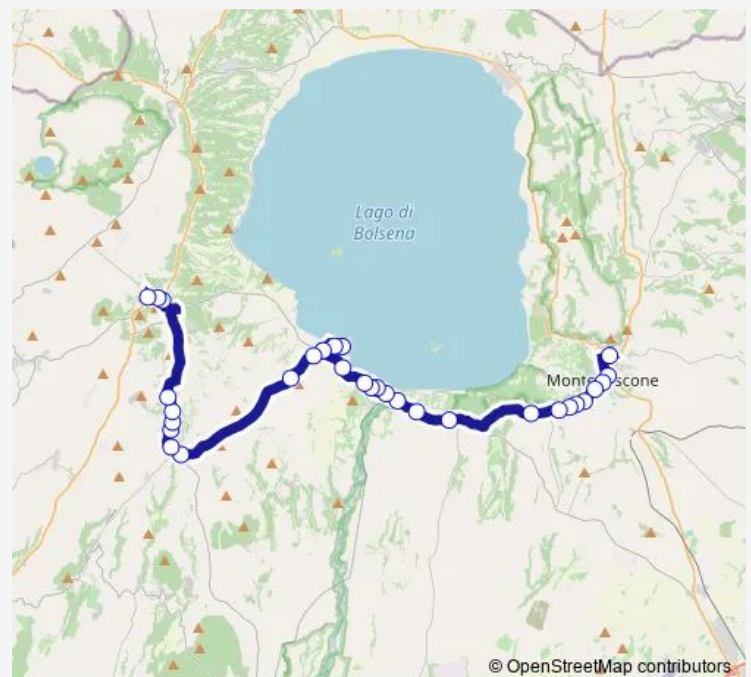

### Route schedule

Montefiascone | Via Salotti Via Moro # f594 — Valentano  
| Via Marconi Via Roma # f392

Monday	13:30
Tuesday	13:30
Wednesday	13:30
Thursday	13:30
Friday	13:30
Saturday	—
Sunday	—

### Route info

Direction: Montefiascone | Via Salotti Via Moro # f594

Stops: 33

Trip Duration: 0 hour 40 min

Capodimonte | Via Poggio Marano Via Verentana # f540

Capodimonte | Cimitero # f541

Capodimonte | Via Poggio Marano (Km 6) # f542