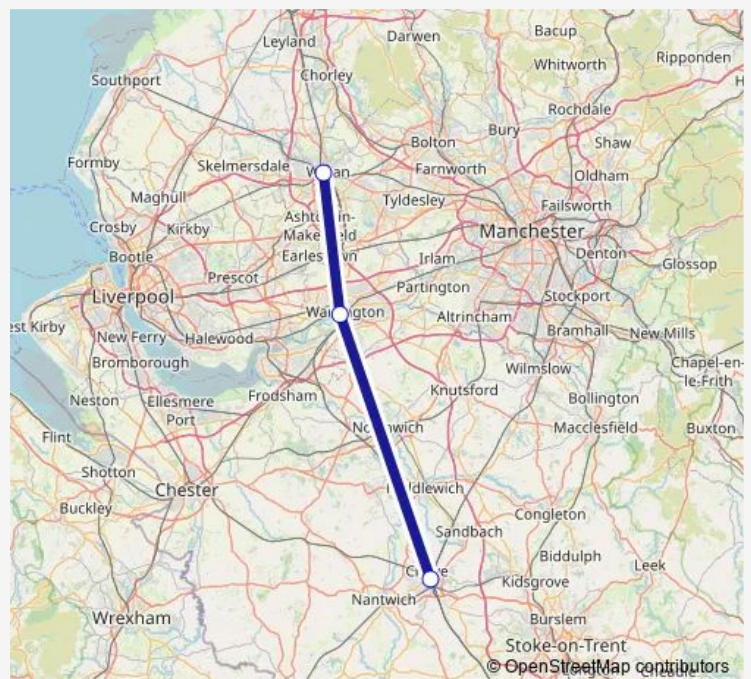

Rail Replacement Bus Service Avanti West Coast Wigan North Western - Crewe

[Go to website](#)

Direction

Wigan North Western — Crewe

3 stops

[Open route schedule](#)

Wigan North Western

Warrington Bank Quay

Crewe

Route schedule

Wigan North Western — Crewe

Monday

—

Tuesday

—

Wednesday

—

Route info

Direction: Wigan North Western

Stops: 3

Trip Duration: 1 hour 35 min

Direction

Crewe — Wigan North Western

3 stops

Direction: Crewe

Stops: 3

Trip Duration: 1 hour 35 min

Avanti West Coast Rail Replacement Bus Service time schedules and route maps are available in an offline PDF at busmaps.com. Use the busmaps.com website to see live bus times, train schedule or subway schedule, and step-by-step directions for all public transit in Wigan