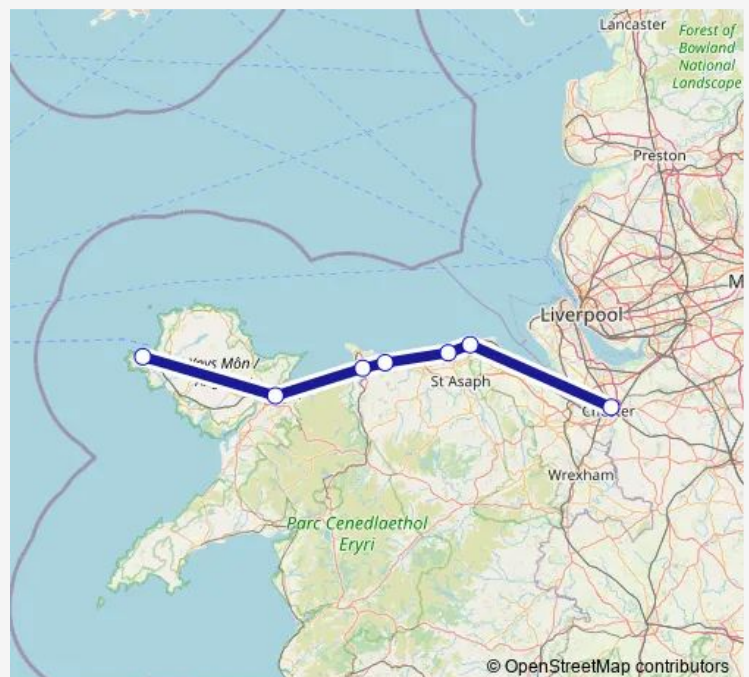

Tuesday 22:50

Wednesday 22:50

Thursday 22:50

Friday —

Saturday —

Sunday —

Route info

Direction: Chester

Stops: 7

Trip Duration: 3 hour 20 min

Avanti West Coast Rail Replacement Bus Service time schedules and route maps are available in an offline PDF at busmaps.com. Use the busmaps.com website to see live bus times, train schedule or subway schedule, and step-by-step directions for all public transit in Holyhead