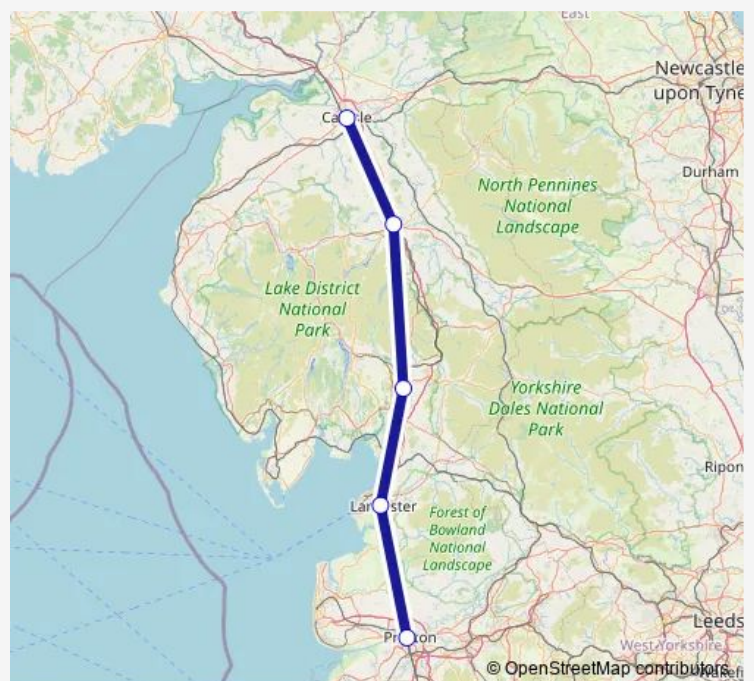

### Route info

Direction: Carlisle

Stops: 2

Trip Duration: 2 hour 0 min

Avanti West Coast — Preston - Carlisle

**Direction**

undefined — undefined

0 stops

## Route info

Direction: Carlisle

Stops: 3

Trip Duration: 1 hour 51 min

**Direction**

undefined — undefined

0 stops

[Open route schedule](#)**Route schedule**