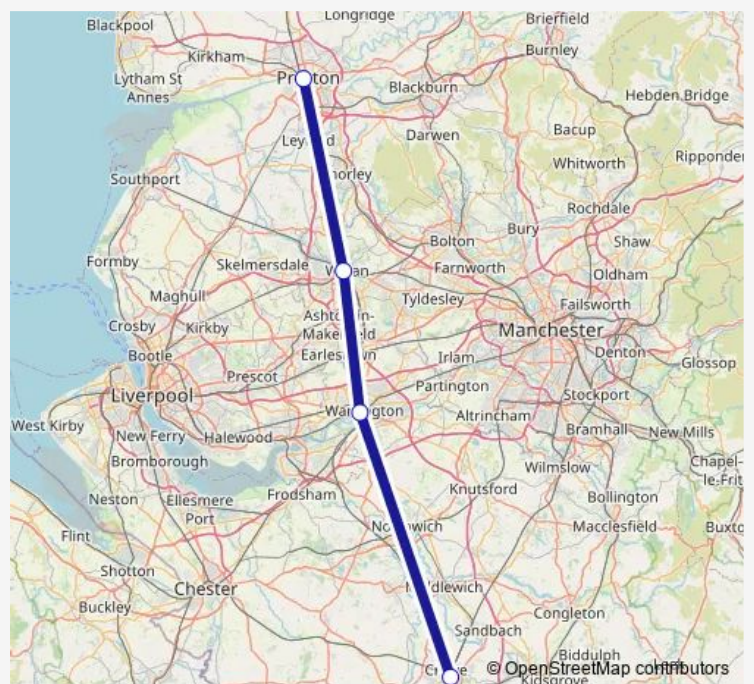

Rail Replacement Bus Service Avanti West Coast Preston - Crewe

[Go to website](#)

Direction

Crewe — Preston

4 stops

[Open route schedule](#)

Crewe

Warrington Bank Quay

Wigan North Western

Preston

Route schedule

Crewe — Preston

Monday

—

Tuesday

—

Sunday

—

Route info

Direction: Crewe

Stops: 4

Trip Duration: 2 hour 20 min

Avanti West Coast — Preston - Crewe

Direction

Route info

Direction: Crewe

Stops: 2

Trip Duration: 1 hour 25 min

Direction

Preston — Crewe

4 stops

[Open route schedule](#)