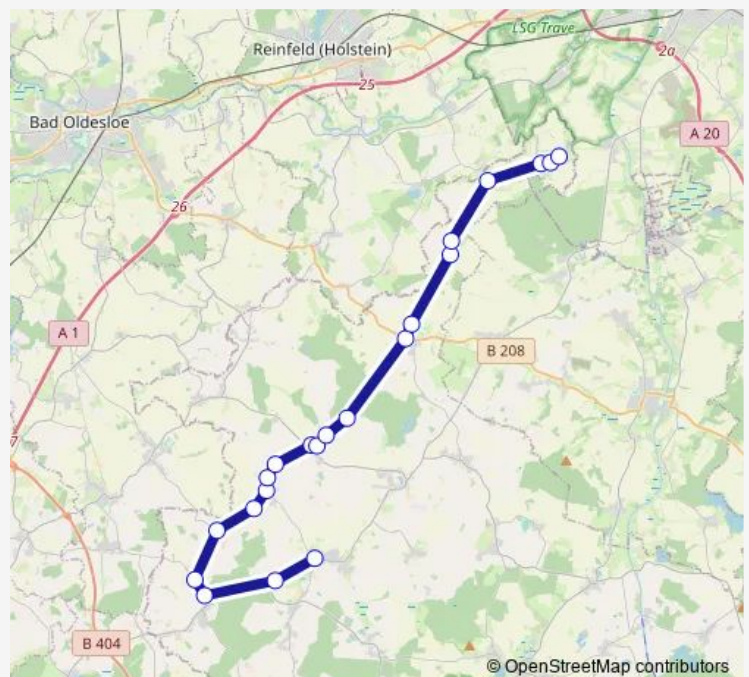

Direction

Sandesneben, Schule — Rothenhausen, Hauptstraße (Ost)

21 stops

[Open route schedule](#)

Sandesneben, Schule

Wentorf A/S, Bullenhorst

Schönberg, Feuerwehr

Schönberg, Pöhlen

Rothenhausen, Hauptstraße (Ost)

Route schedule

Sandesneben, Schule — Rothenhausen, Hauptstraße (Ost)

Monday	11:40-15:10
Tuesday	11:40-15:10
Wednesday	11:40-15:10
Thursday	11:40-15:10
Friday	11:40-15:10
Saturday	—
Sunday	—

Route info

Direction: Sandesneben, Schule

Stops: 21

Trip Duration: 0 hour 36 min

Direction

Schiphorst, Teich — Hoisdorf, Waldstraße

20 stops

[Open route schedule](#)

Wednesday 06:19

Thursday 06:19

Friday 06:19

Saturday —

Sunday —

Route info

Direction: Schiphorst, Teich

Stops: 20