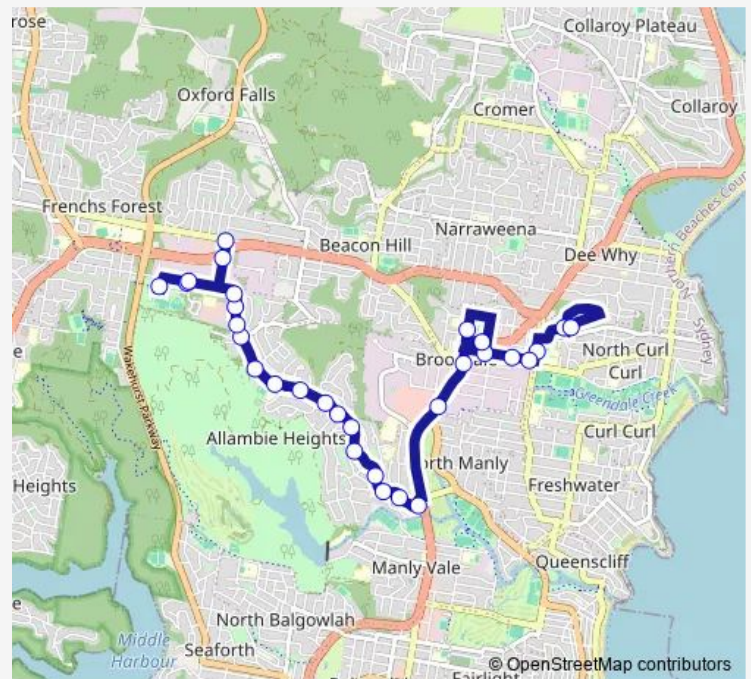

Route info

Direction: St Luke's Grammar School, Headland Rd

Stops: 29

Trip Duration: 0 hour 42 min

671n — St. Lukes Dee Why to Skyline Shops

Fred Huntley Village, Allambie Rd

Allambie Rd Opp Sunlea PI

Allambie Rd Opp Arnhem Rd

Aquatic Dr At Madison Way

Warringah Aquatic Centre, Access Rd

Aquatic Dr Opp Madison Way

Allambie Rd Before Warringah Rd

Allambie Rd At Frenchs Forest Rd

671n School Bus time schedules and route maps are available in an offline PDF at [busmaps.com](https://busmaps.com). Use the [busmaps.com](https://busmaps.com) website to see live bus times, train schedule or subway schedule, and step-by-step directions for all public transit in Sydney