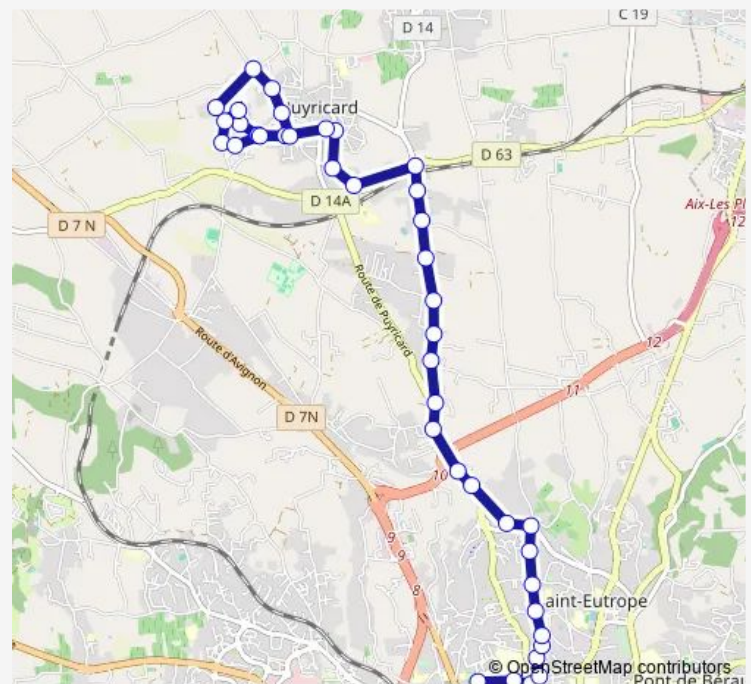

### Route schedule

Plantation — Briand

Monday 07:10

Tuesday 07:10

Wednesday 07:10

Thursday 07:10

Friday 07:10

Saturday —

### Route info

Direction: Plantation

Stops: 49

Trip Duration: 0 hour 39 min

8303-2 — Scolaire Puyricard Circuit P02/8303-2

Dioulouffet

Chocolaterie

Rose