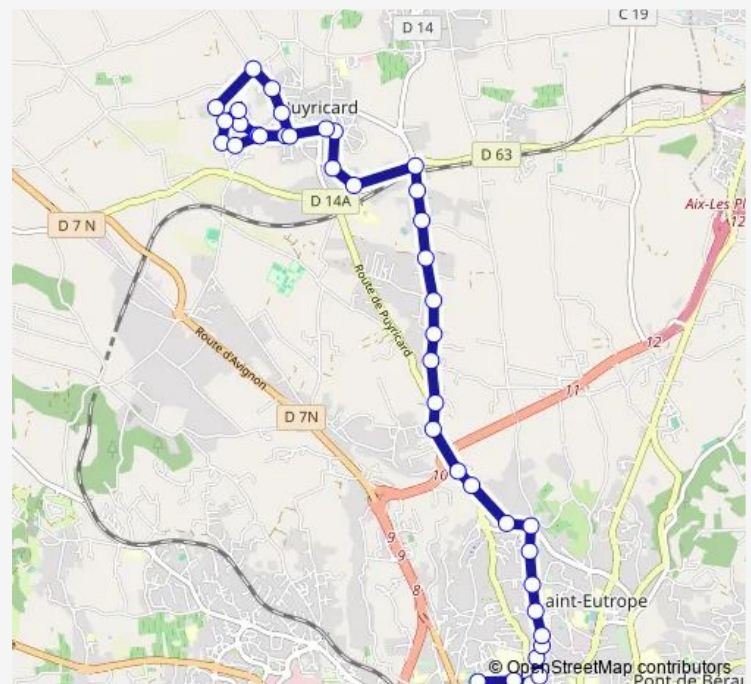

Thursday 07:10

Friday 07:10

Saturday —

Sunday —

Route info

Direction: Plantation

Stops: 49

Trip Duration: 0 hour 39 min

8303-2 — Scolaire Puyricard Circuit P02/8303-2

Dioulouffet

Chocolaterie

Rose

Eperon

Puy Du Roy

Entremont

Marguerite