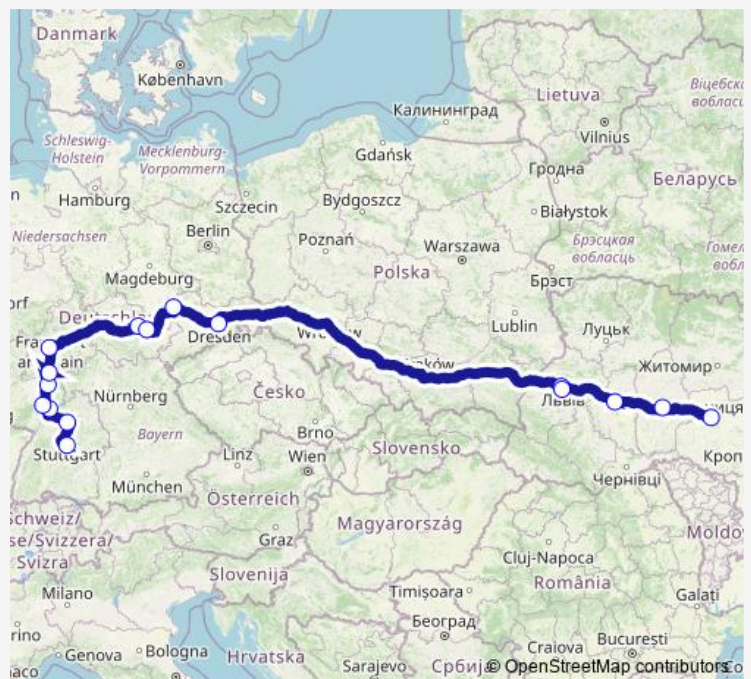

Darmstadt Hauptbahnhof

Frankfurt (Main) Pforzheimer Straße

Gießen Mathematikum

Weimar, Schopenhauerstraße

Jena, Busbahnhof

Leipzig, Hauptbahnhof/Ostseite

Dresden Hauptbahnhof

Lviv train station

Lviv (Stryiskyi Bus Station)

Ternopil (Bus Station 1)

Khmelnyskiy (BS-1)

Vinnytsia (Central Bus Station)

### Route schedule

Flughafen/Messe — Vinnytsia (Central Bus Station)

Monday	10:15
Tuesday	—
Wednesday	10:15
Thursday	—
Friday	—
Saturday	10:15
Sunday	—

### Route info

Direction: Flughafen/Messe

Stops: 16

Trip Duration: 33 hour 10 min