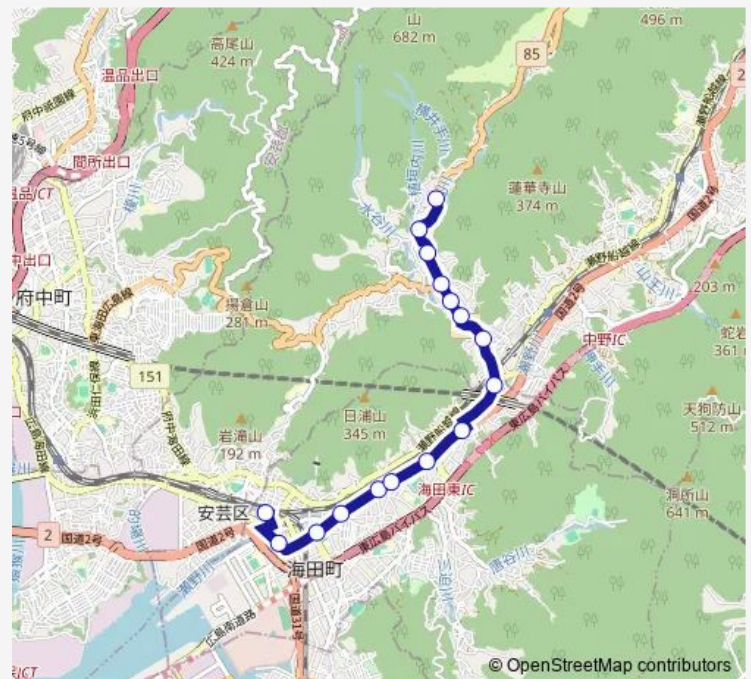

### Route schedule

奥畑 — 海田市駅

Monday	08:30-18:35
Tuesday	08:30-18:35
Wednesday	08:30-18:35
Thursday	08:30-18:35
Friday	08:30-18:35
Saturday	08:30-17:10
Sunday	08:30-17:10

### Route info

Direction: 奥畑

Stops: 16

Trip Duration: 0 hour 17 min

## Direction

海田市駅 — 奥畑

16 stops

[Open route schedule](#)

海田市駅

海田大正町

海田小学校前

日の浦橋

## Route info

Direction: 海田市駅

Stops: 16

Trip Duration: 0 hour 17 min

畑賀線 Bus time schedules and route maps are available in an offline PDF at [busmaps.com](#). Use the [busmaps.com](#) website to see live bus times, train schedule or subway schedule, and step-by-step directions for all public transit in Hiroshima