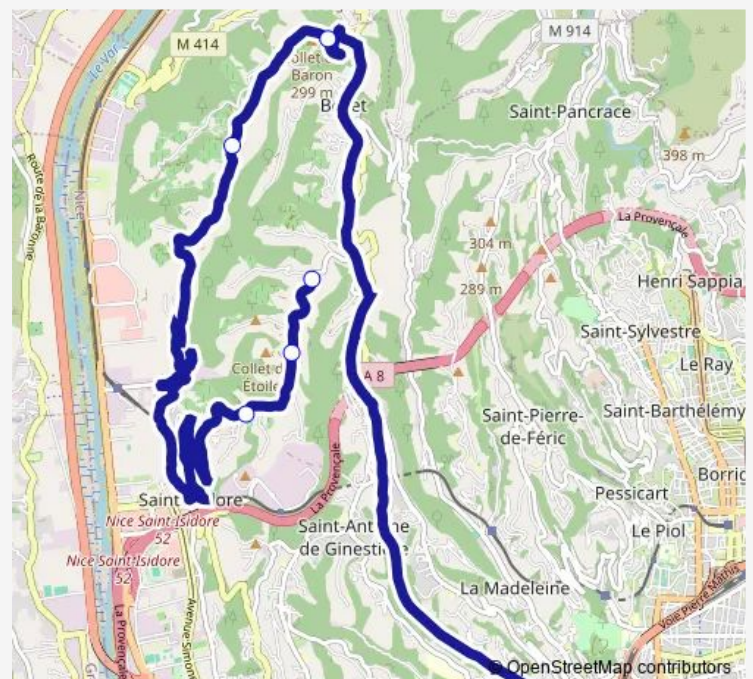

Wednesday 10:00-16:40

Thursday 10:00-16:40

Friday 10:00-16:40

Saturday 10:00-16:40

Sunday —

Route info

Direction: Magnan

Stops: 6

Trip Duration: 0 hour 44 min

NVDB — Clos Saint-Vincent - Magnan

Direction

La Raïola — Magnan

2 stops

[Open route schedule](#)

La Raïola

Magnan

Route schedule

La Raïola — Magnan

Monday	10:44-17:24
Tuesday	10:44-17:24
Wednesday	10:44-17:24
Thursday	10:44-17:24
Friday	10:44-17:24
Saturday	10:44-17:24
Sunday	—

Route info

Direction: La Raïola

Stops: 2