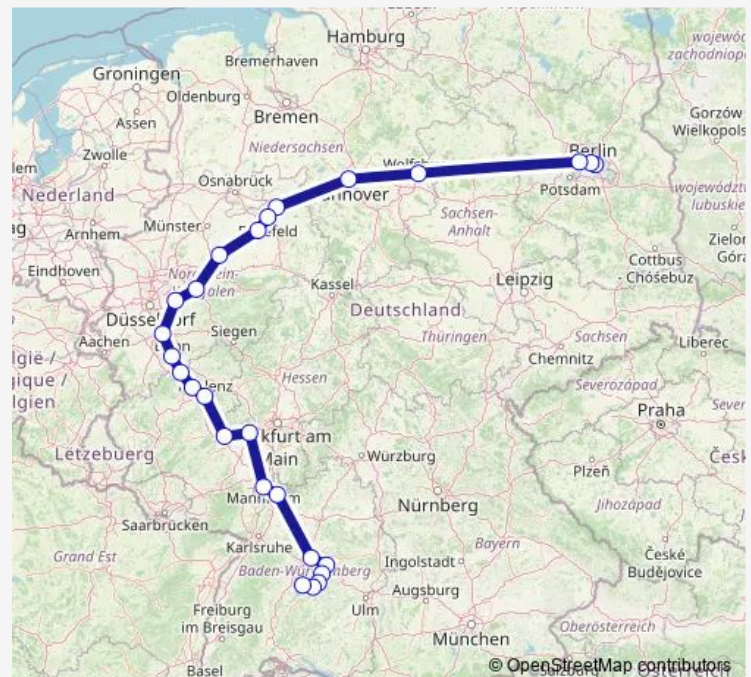

Bonn Hbf

Remagen

Andernach

Koblenz Hbf

Bingen(Rhein) Hbf

Mainz Hbf

Mannheim Hbf

Heidelberg Hbf

Stuttgart Hbf

### Route schedule

Berlin Ostbahnhof — Tübingen Hbf

Monday 11:35-11:50

Tuesday 11:50

Wednesday 11:50

Thursday 11:35-11:50

Friday 11:35-11:50

Saturday —

### Route info

Direction: Berlin Ostbahnhof

Stops: 26

Trip Duration: 10 hour 1 min

■ IC 1915

Plochingen

Nürtingen

Metzingen(Württ)