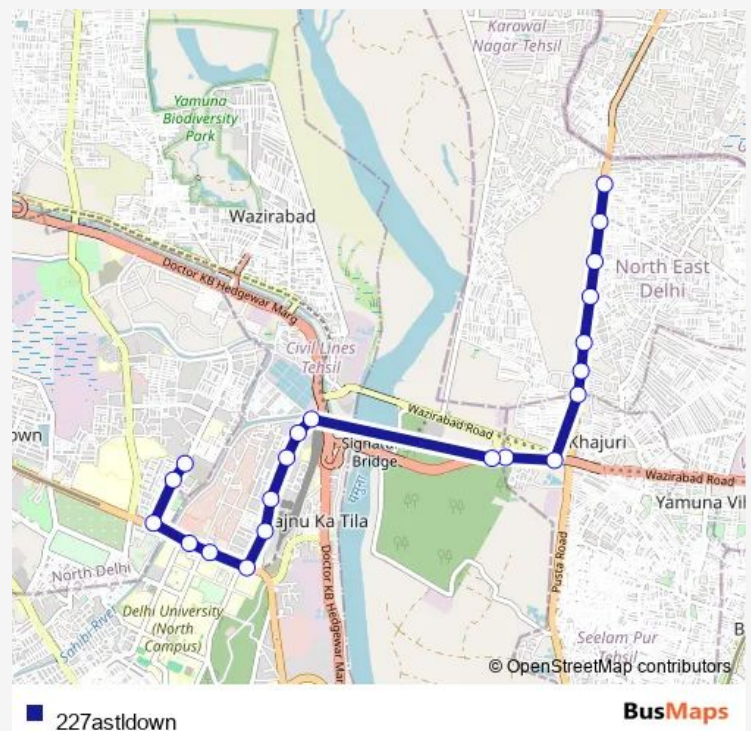

Bus 227astldown

[Go to website](#)

Direction

Shaheed Bhagat Singh Colony Karawal Nagar — BBM Cluster Depot

21 stops

[Open route schedule](#)

Shaheed Bhagat Singh Colony Karawal Nagar

Sabhapur Crossing

GTB Nagar / Haqiqat Nagar

Sewa Kutir

BBM Cluster Depot

Route schedule

Shaheed Bhagat Singh Colony Karawal Nagar — BBM Cluster Depot

Monday 10:40-14:30

Tuesday 10:40-14:30

Wednesday 10:40-14:30

Thursday 10:40-14:30

Friday 10:40-14:30

Saturday 10:40-14:30

Sunday 10:40-14:30

Route info

Direction: Shaheed Bhagat Singh Colony Karawal Nagar

Stops: 21

Trip Duration: 0 hour 39 min