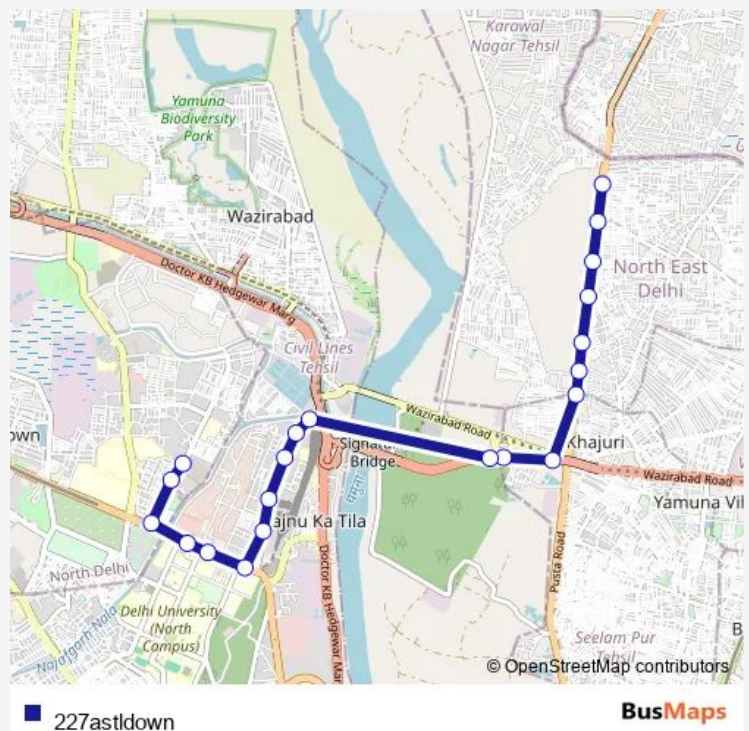

Bus 227astldown

[Go to website](#)

Direction

Shaheed Bhagat Singh Colony Karawal Nagar — BBM Cluster Depot

21 stops

[Open route schedule](#)

Shaheed Bhagat Singh Colony Karawal Nagar

Sabhapur Crossing

Titiksha Public School

Delhi Police Training School

Crpf Camp

Bihari Pur Gaon

Khajuri School

Khajuri

Rajeev Nagar (Signature Bridge)

Gurudwara Nanak Sar Crossing (Signature Bridge)

GTB Nagar / Haqiqat Nagar

Sewa Kutir

BBM Cluster Depot

Route schedule

Shaheed Bhagat Singh Colony Karawal Nagar — BBM Cluster Depot

Monday	10:40-14:30
Tuesday	10:40-14:30
Wednesday	10:40-14:30
Thursday	10:40-14:30
Friday	10:40-14:30
Saturday	10:40-14:30
Sunday	10:40-14:30

Route info

Direction: Shaheed Bhagat Singh Colony Karawal Nagar

Stops: 21

Trip Duration: 0 hour 39 min

227astldown Bus time schedules and route maps are available in an offline PDF at busmaps.com. Use the busmaps.com website to see live bus times, train schedule or subway schedule, and step-by-step directions for all public transit in Delhi