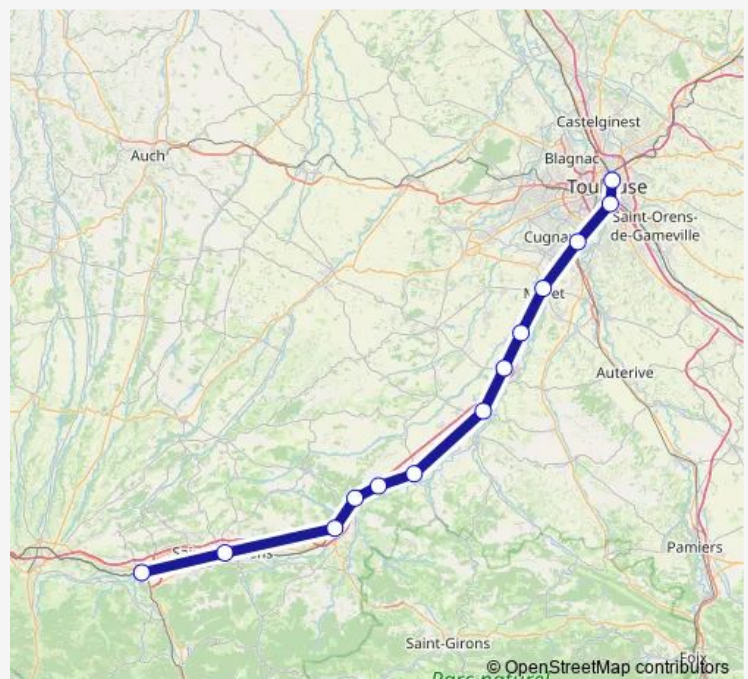

Saint-Agne

Toulouse Matabiau

Route schedule

Montréjeau - Gourdan-Polignan — Toulouse Matabiau

Monday 06:59

Tuesday 06:59

Wednesday 06:59

Thursday 06:59

Friday 06:59

Saturday 06:59

Sunday 07:44

Route info

Direction: Montréjeau - Gourdan-Polignan

Stops: 13

Trip Duration: 1 hour 21 min

■ P5 — Toulouse Matabiau - Luchon

BusMaps

Direction

Toulouse Matabiau — Montréjeau - Gourdan-Polignan

13 stops

[Open route schedule](#)

Toulouse Matabiau

Saint-Agne

Portet Saint-Simon

Friday 06:39

Saturday 17:01

Sunday 17:01

Route info

Direction: Toulouse Matabiau

Stops: 13

Trip Duration: 1 hour 23 min

P5 Rail time schedules and route maps are available in an offline PDF at busmaps.com. Use the busmaps.com website to see live bus times, train schedule or subway schedule, and step-by-step directions for all public transit in Toulouse