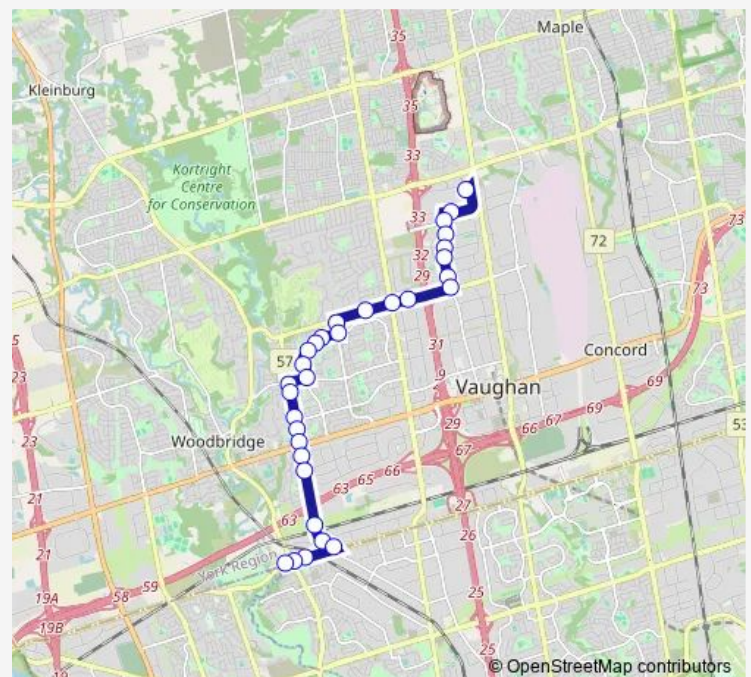

Thursday 05:38-18:16

Friday 05:38-18:16

Saturday —

Sunday —

Route info

Direction: Steeles AV Loop Stop # 3441

Stops: 31

Trip Duration: 0 hour 25 min

012 — Pine Valley

Langstaff RD / Weston Rd

Langstaff RD / Silmar Dr

Edgeley Blvd / Langstaff Rd

Edgeley Blvd / Courtland Av

Edgeley Blvd / Romina Dr

Edgeley Blvd / Corstate Av

Edgeley Blvd / Four Valley Dr

Edgeley Blvd / Bass PRO Mills Dr

Vaughan Mills / South Entrance

Vaughan Mills Terminal Platform 4

Direction

Vaughan Mills Terminal Platform 4 — Steeles AV Loop
Stop # 3441

31 stops

[Open route schedule](#)

Vaughan Mills Terminal Platform 4

Sunday —

Route info

Direction: Vaughan Mills Terminal Platform 4

Stops: 31

Trip Duration: 0 hour 24 min

Pine Valley DR / Pine York Av

Pine Valley DR / Galcat Dr

Pine Valley DR / Vinyl Crt