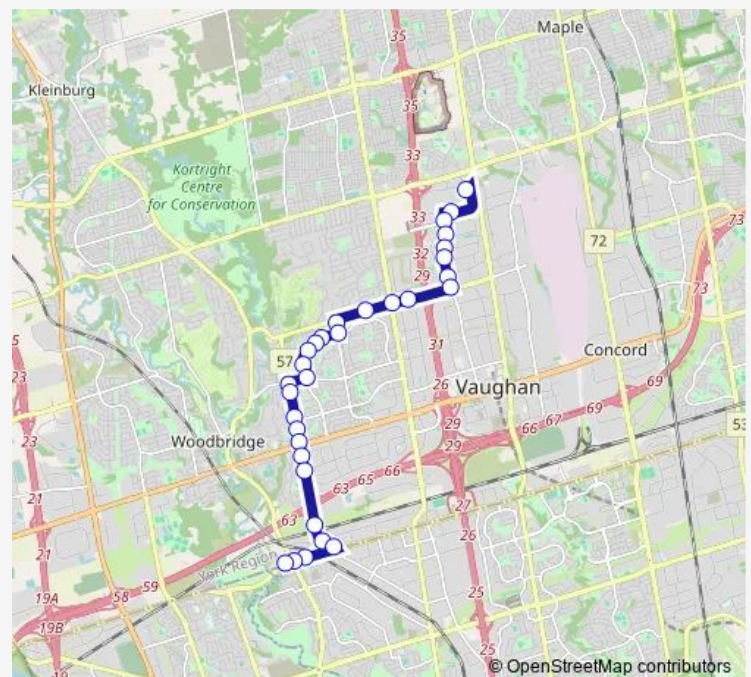

Thursday 05:38-18:16

Friday 05:38-18:16

Saturday —

Sunday —

Route info

Direction: Steeles AV Loop Stop # 3441

Stops: 31

Trip Duration: 0 hour 34 min

012 — Pine Valley

Langstaff RD / Weston Rd

Langstaff RD / Silmar Dr

Edgeley Blvd / Langstaff Rd

Edgeley Blvd / Courtland Av

Edgeley Blvd / Romina Dr

Edgeley Blvd / Corstate Av

Edgeley Blvd / Four Valley Dr

Edgeley Blvd / Bass PRO Mills Dr

Vaughan Mills / South Entrance

Vaughan Mills Terminal Platform 4

Direction

Vaughan Mills Terminal Platform 4 — Steeles AV Loop
Stop # 3441

31 stops

[Open route schedule](#)

Vaughan Mills Terminal Platform 4

Sunday —

Route info

Direction: Vaughan Mills Terminal Platform 4

Stops: 31

Trip Duration: 0 hour 28 min

Pine Valley DR / Pine York Av

Pine Valley DR / Galcat Dr

Pine Valley DR / Vinyl Crt