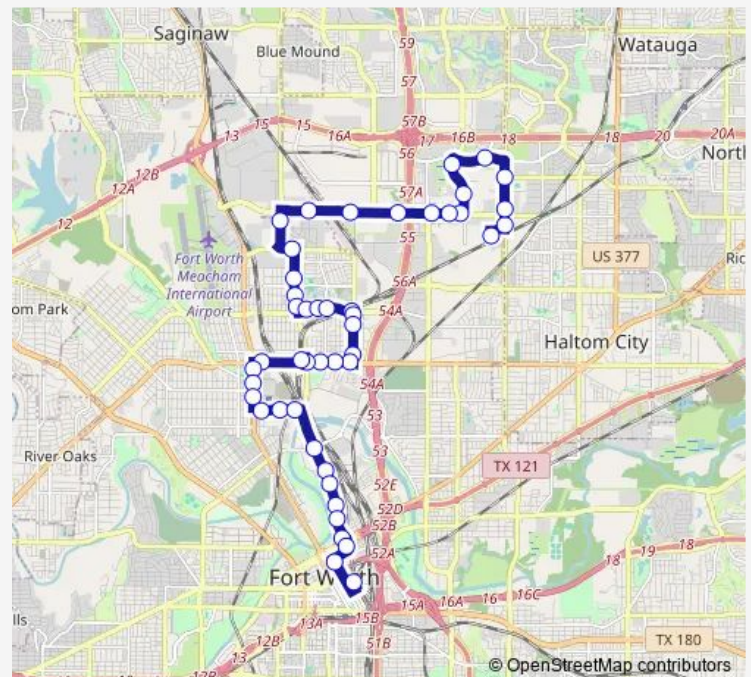

North Side Station Bay - A

28th & Decatur

28th & Lulu

Route schedule

Fwcs - Bay - A — Mercantile Center Station Bay - 2

Monday 06:20-21:20

Tuesday 06:20-21:20

Wednesday 06:20-21:20

Thursday 06:20-21:20

Friday 06:20-21:20

Saturday 06:20-21:20

Sunday 06:20-20:20

Route info

Direction: Fwcs - Bay - A

Stops: 50

Trip Duration: 0 hour 52 min

012 — Samuels/Mercantile Center Station

28th & Hale

28th & Deen

Deen & 29th

Deen & Leming

Deen & Diamond - Long

Long & Deen - 33rd

Long & Oscar

46 stops

[Open route schedule](#)

Mercantile Center Station Bay - 2

N Beach & Meacham

N Beach & Meacham

N Beach & Glenview

Northern Cross & Endicott

Riverside & Northern Cross