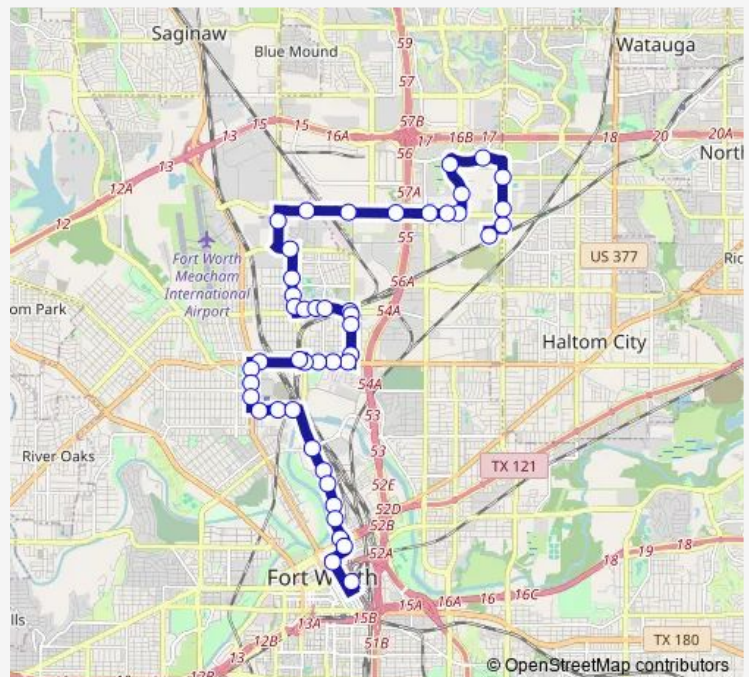

Long & Strohl - Weber

Long & Weber

Long & Schwartz - Oscar

Route schedule

Mercantile Center Station Bay - 2 — Fwcs - Bay - B

Monday 05:17-22:17

Tuesday 05:17-22:17

Wednesday 05:17-22:17

Thursday 05:17-22:17

Friday 05:17-22:17

Saturday 06:17-21:17

Sunday 06:17-20:17

Route info

Direction: Mercantile Center Station Bay - 2

Stops: 46

Trip Duration: 0 hour 58 min

012 — Samuels/Mercantile Center Station

Long & Deen

Deen & Diamond

Deen & 32nd

Deen & Loraine

28th & Grover

28th & Hutchinson

28th & Lulu

28th & Decatur

North Side Station Bay - A

28th & Commerce

Main & 27th

Main & 26th

Main & Exchange

23rd & Calhoun

23rd & Nile City